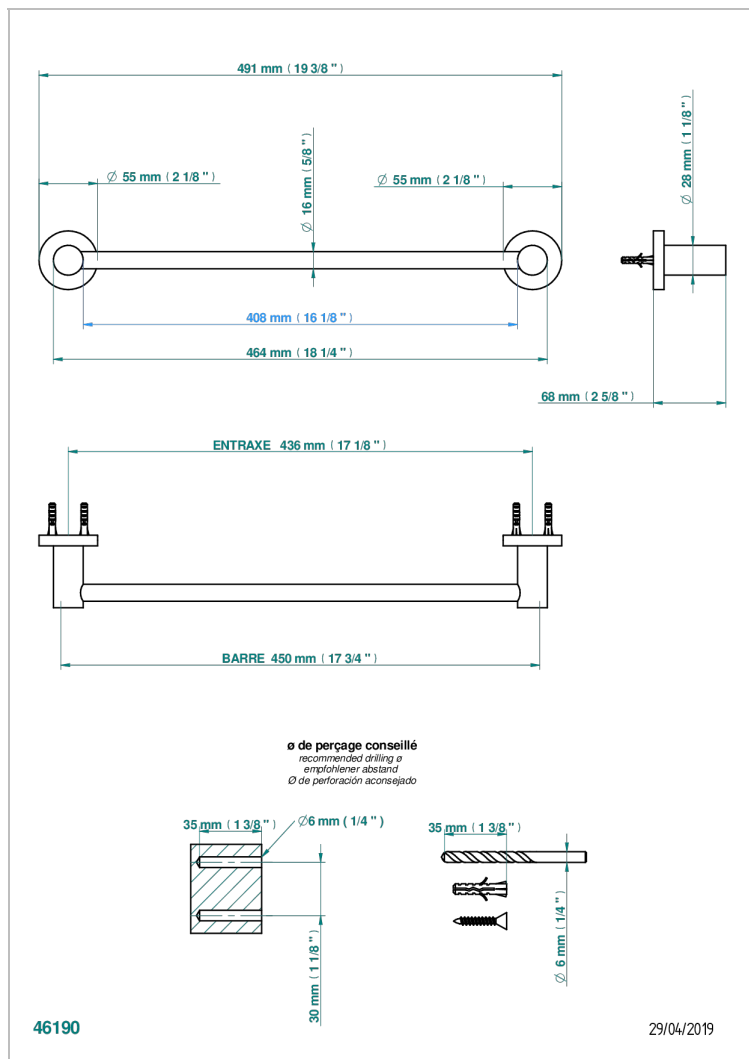

SYSTEM SMOOTH METAL WITH LEVER HANDLES

G9B-514/45

Towel bar, 18" long

CHARACTERISTIC

- System Smooth Metal with lever handles
- Towel bar, 18" long

AVAILABLE FINITIONS

Black ceram - D30
Blush PVD - H62
Brass color PVD - H49
Brown bronze color PVD - F33
Chrome polished - A02
Copper antique matt, coated - H07