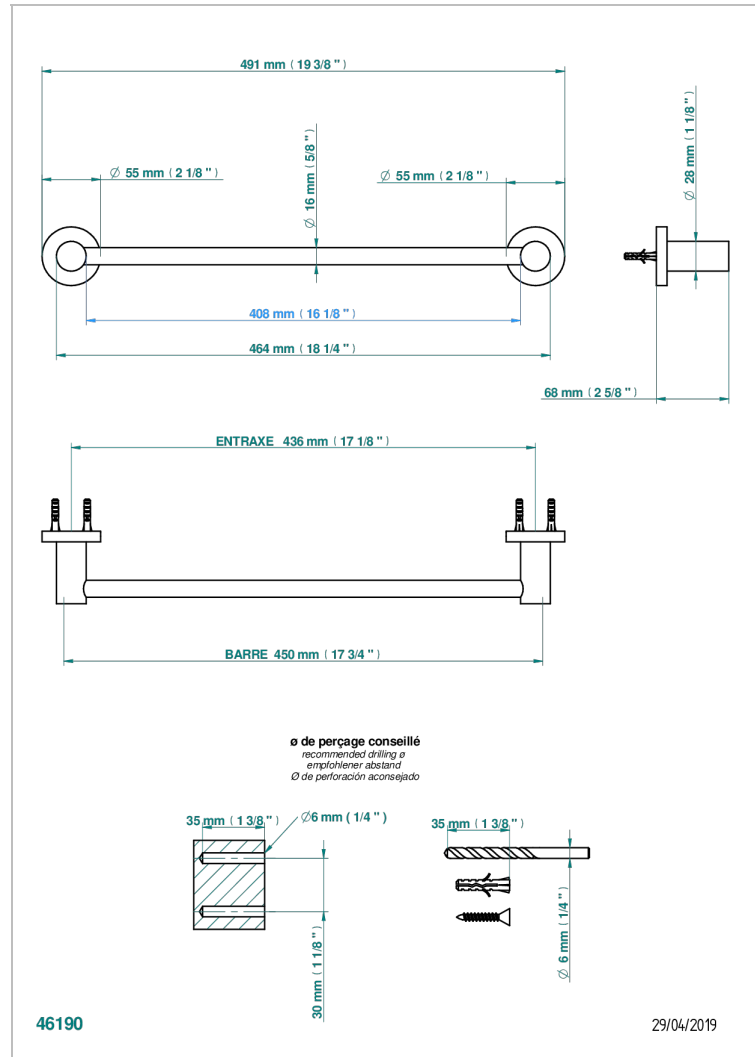

SYSTEM SMOOTH METAL WITH LEVER

G9B-514/45

Single towel rail, fixed rail, length: 450 mm

CHARACTERISTIC

- System Smooth Metal with lever
- Single towel rail, fixed rail, length: 450 mm

AVAILABLE FINITIONS

Antique nickel - H28
Black ceram - D30
Blush PVD - H62
Brass color PVD - H49
Brown bronze color PVD - F33
Gold color PVD - H52