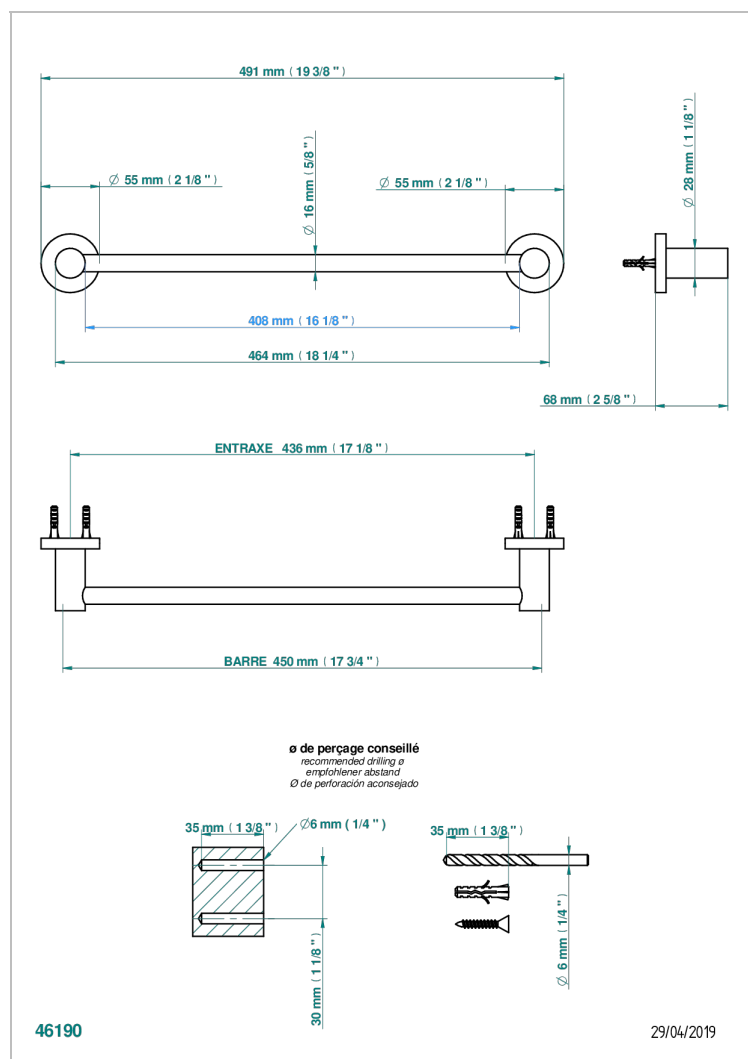

SYSTEM SMOOTH METAL WITH LEVER

G9B-514/45

Single towel rail, fixed rail, length: 450 mm

CARACTERÍSTICAS

- System Smooth Metal with lever
- Single towel rail, fixed rail, length: 450 mm

ACABADOS DISPONIBLES