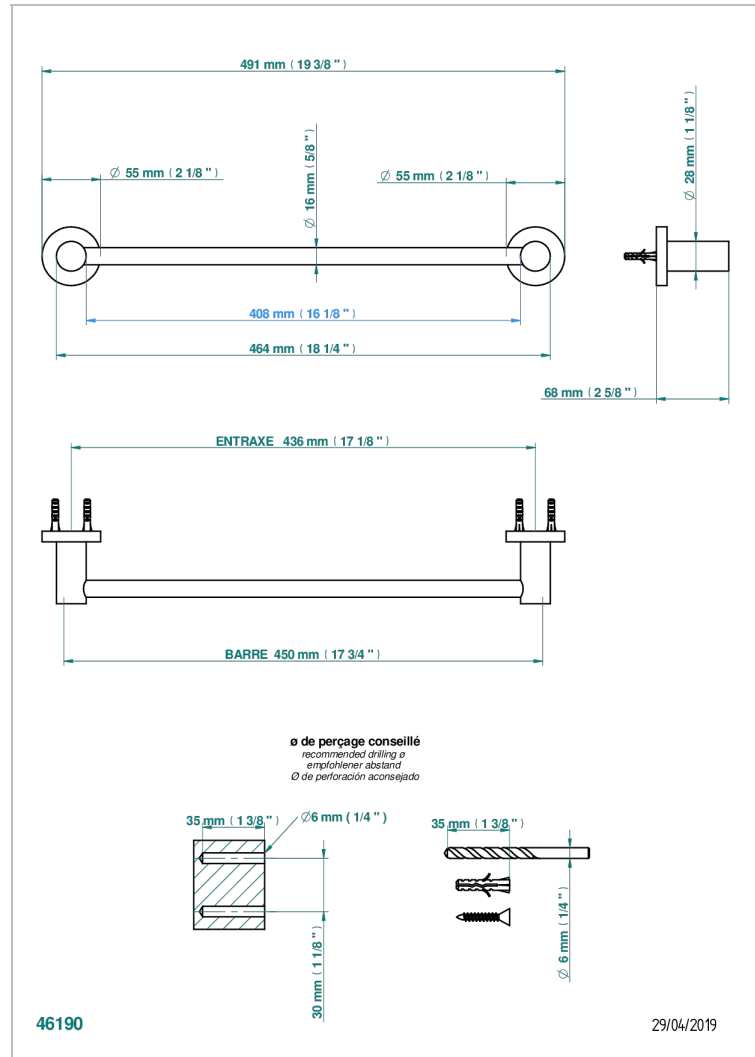

# SYSTEM SMOOTH METAL WITH LEVER

G9B-514/45

Single towel rail, fixed rail, length: 450 mm

## CHARACTERISTIC

- System Smooth Metal with lever
- Single towel rail, fixed rail, length: 450 mm