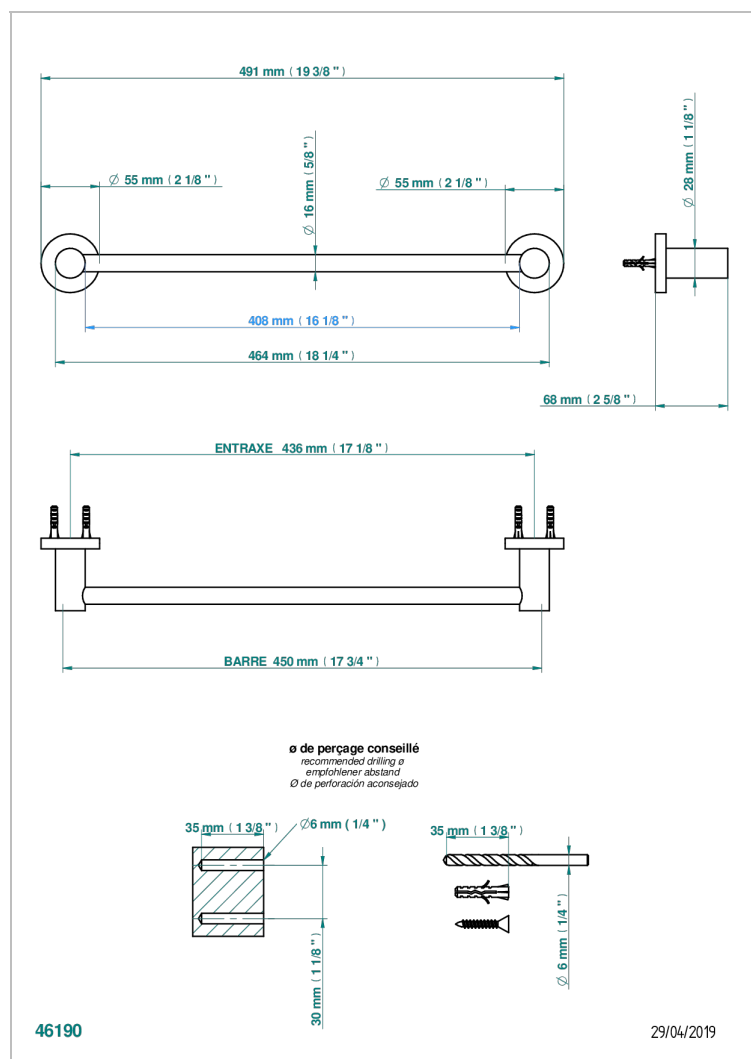

SYSTEM SMOOTH METAL WITH LEVER

G9B-514/45

Single towel rail, fixed rail, length: 450 mm

CARACTERÍSTICAS

- System Smooth Metal with lever
- Single towel rail, fixed rail, length: 450 mm

ACABADOS DISPONIBLES