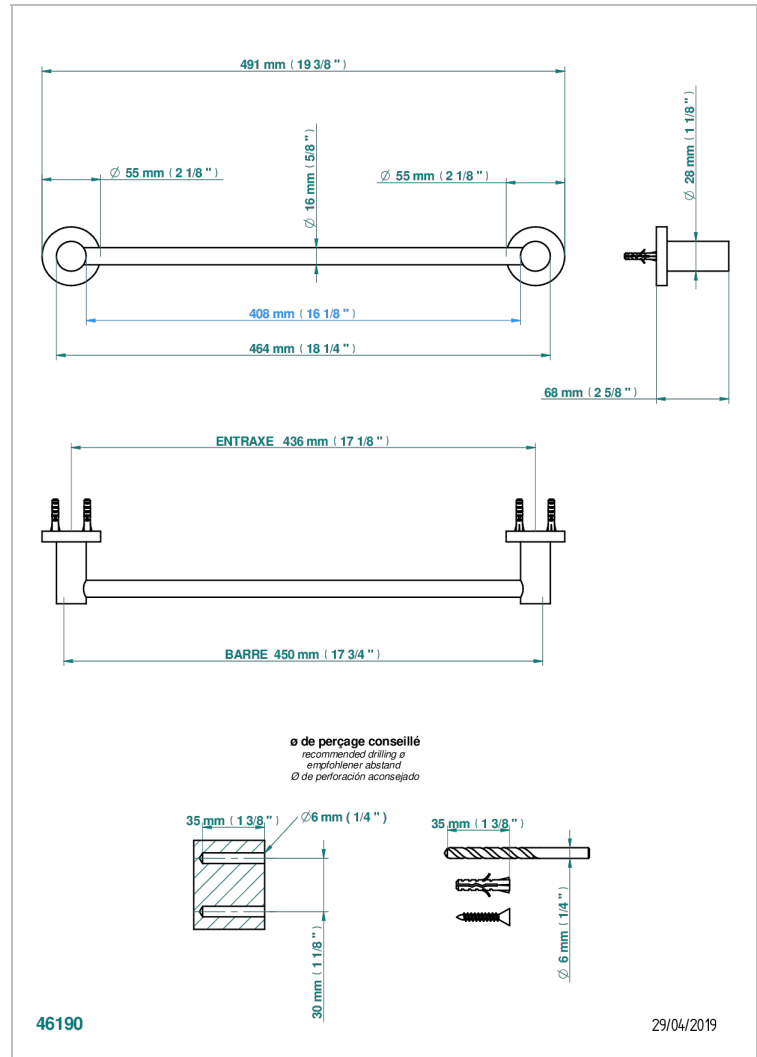

SYSTEM SMOOTH METAL

G9A-514/45

Single towel rail, fixed rail, length: 450 mm

THG[®]
PARIS

CARACTERÍSTICAS

- System Smooth Metal
- Single towel rail, fixed rail, length: 450 mm

ACABADOS DISPONIBLES

Bronce claro - D01
Cerámica negra mate - D30
Cobre viejo mate - H07
Cromo - A02
Cromo mate - C02
Dorado - F01