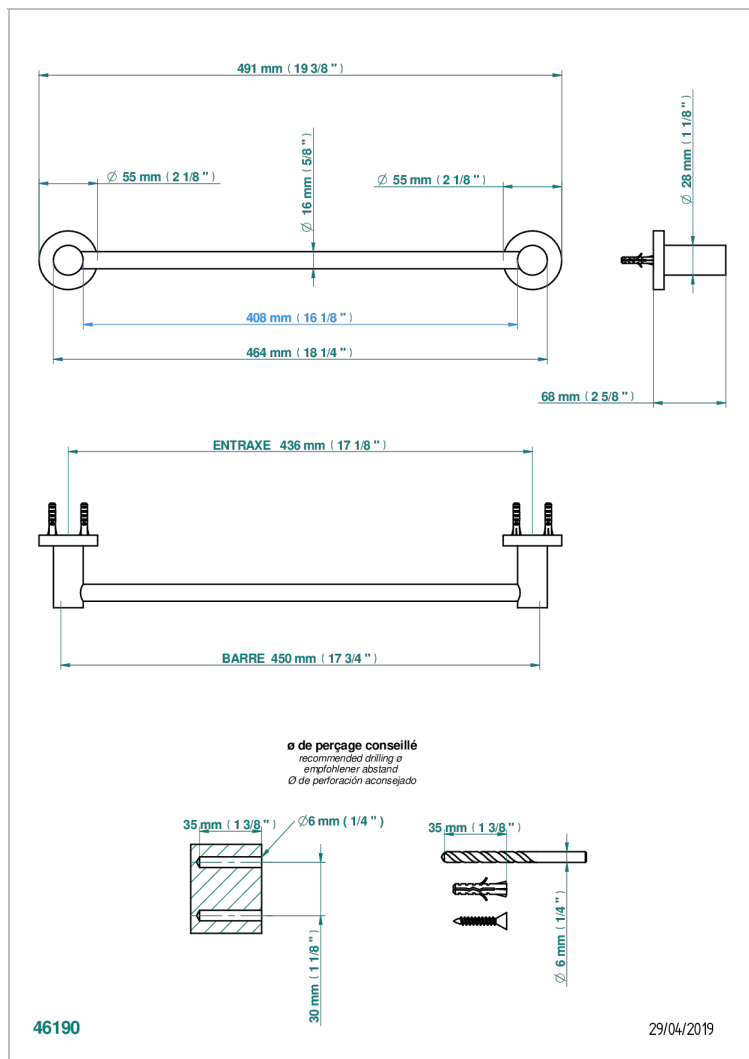

# SYSTEM SMOOTH METAL

G9A-514/45

Towel bar, 18" long

THG<sup>®</sup>  
PARIS

## CHARACTERISTIC

- System Smooth Metal
- Towel bar, 18" long