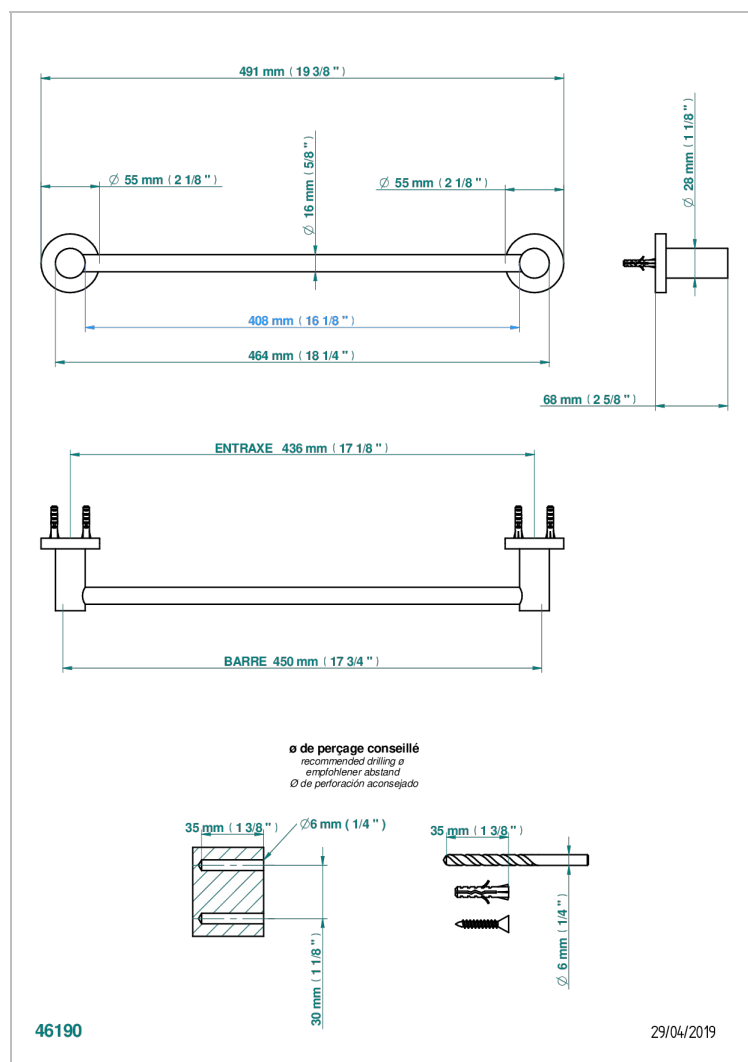

# SYSTEM SMOOTH METAL

G9A-514/45

Single towel rail, fixed rail, length: 450 mm

## CHARACTERISTIC

- System Smooth Metal
- Single towel rail, fixed rail, length: 450 mm