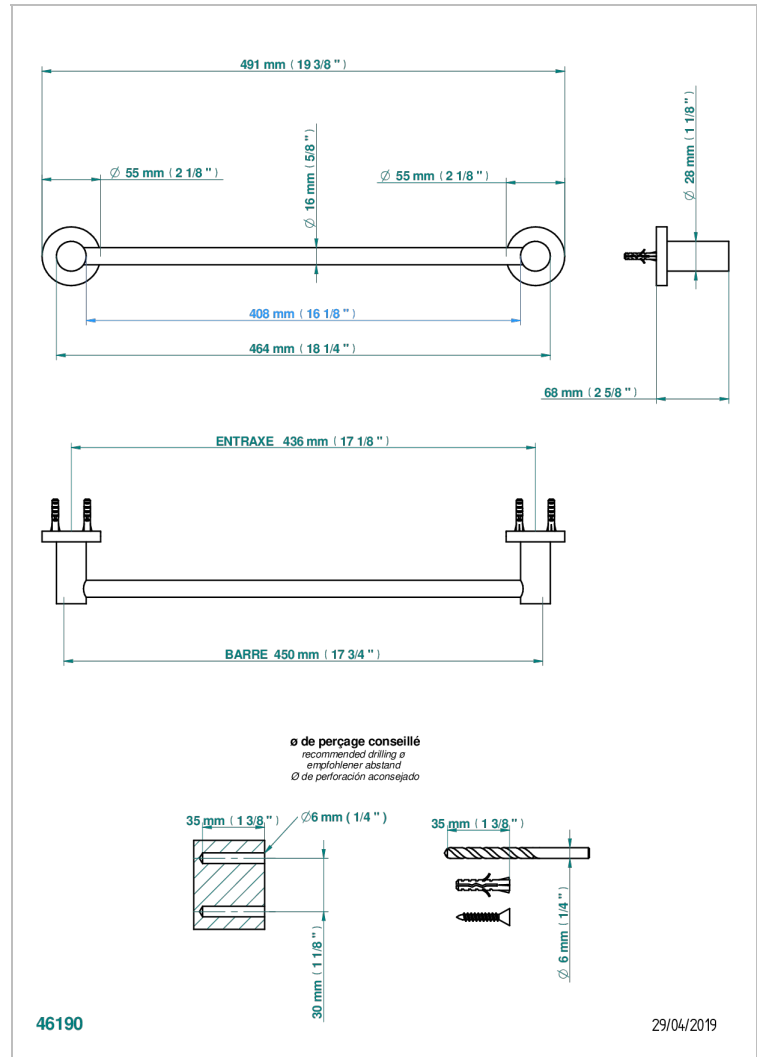

# SYSTEM SMOOTH METAL

G9A-514/45

Single towel rail, fixed rail, length: 450 mm

THG<sup>®</sup>  
PARIS

## CARACTERÍSTICAS

- System Smooth Metal
- Single towel rail, fixed rail, length: 450 mm