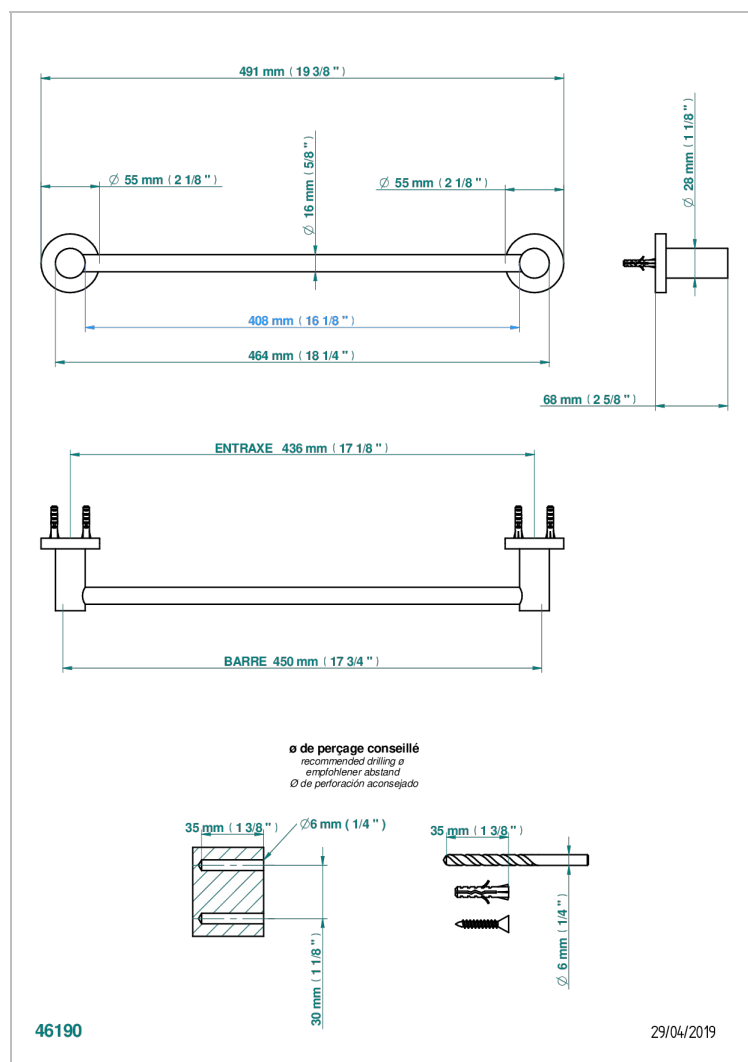

SYSTEM SMOOTH METAL

G9A-514/45

Single towel rail, fixed rail, length: 450 mm

THG[®]
PARIS

CHARACTERISTIC

- System Smooth Metal
- Single towel rail, fixed rail, length: 450 mm

AVAILABLE FINITIONS

Antique nickel - H28
Black ceram - D30
Blush PVD - H62
Brass color PVD - H49
Brown bronze color PVD - F33
Gold color PVD - H52