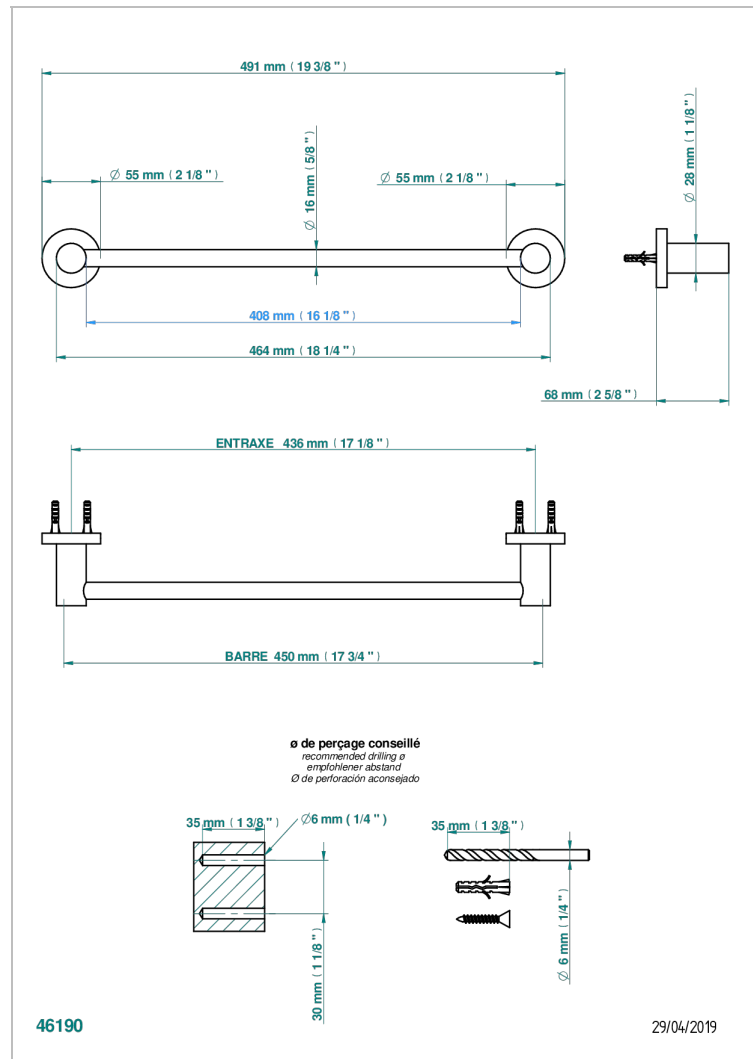

SYSTEM SMOOTH METAL

G9A-514/45

Single towel rail, fixed rail, length: 450 mm

CARACTERÍSTICAS

- System Smooth Metal
- Single towel rail, fixed rail, length: 450 mm

ACABADOS DISPONIBLES

Bronce claro - D01
Cerámica negra mate - D30
Cobre viejo mate - H07
Cromo - A02
Cromo mate - C02
Dorado - F01