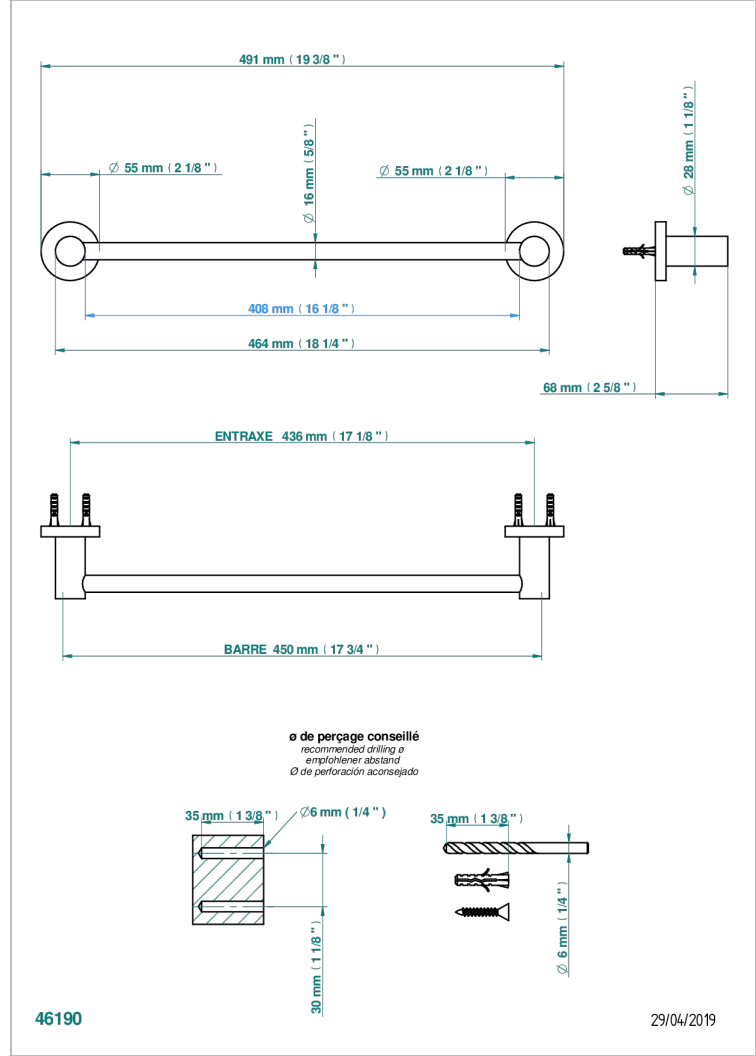

SYSTEM SMOOTH METAL

G9A-514/45

Single towel rail, fixed rail, length: 450 mm

CHARACTERISTIC

- System Smooth Metal
- Single towel rail, fixed rail, length: 450 mm

AVAILABLE FINITIONS

Antique nickel - H28
Black ceram - D30
Blush PVD - H62
Brass color PVD - H49
Brown bronze color PVD - F33
Gold color PVD - H52