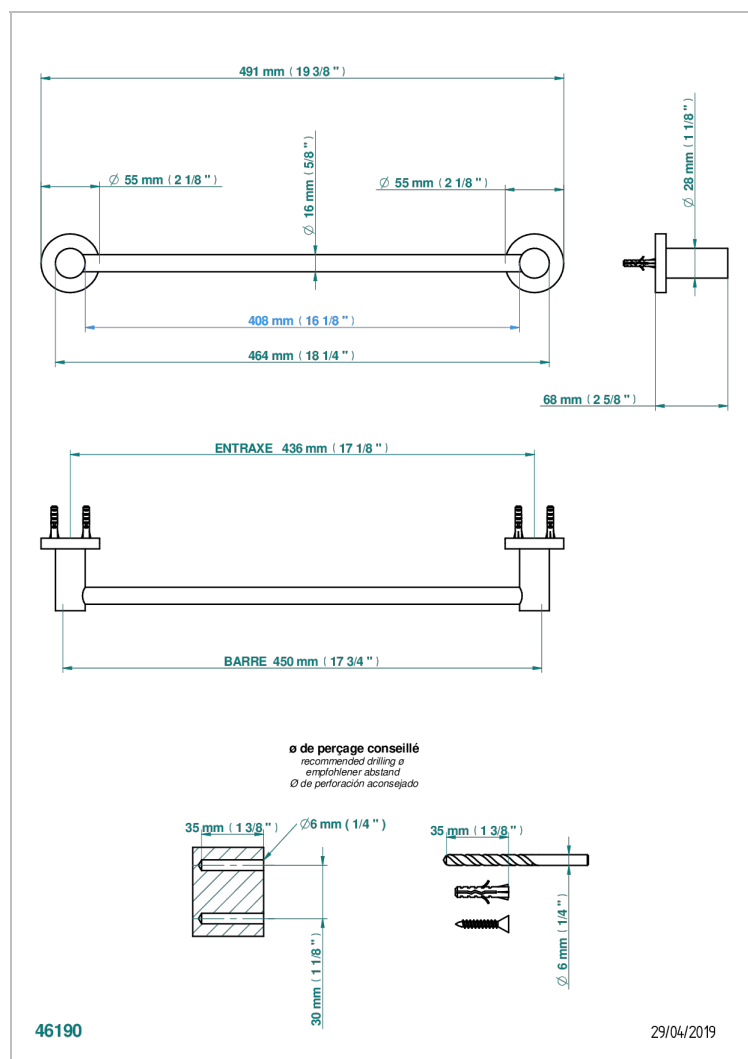

BONDI WITH LEVER HANDLES

G7G-514/45

Towel bar, 18" long

CHARACTERISTIC

- Bondi with lever handles
- Towel bar, 18" long

AVAILABLE FINITIONS

Black ceram - D30
Blush PVD - H62
Brass color PVD - H49
Brown bronze color PVD - F33
Chrome polished - A02
Chrome polished / gold polished - G02