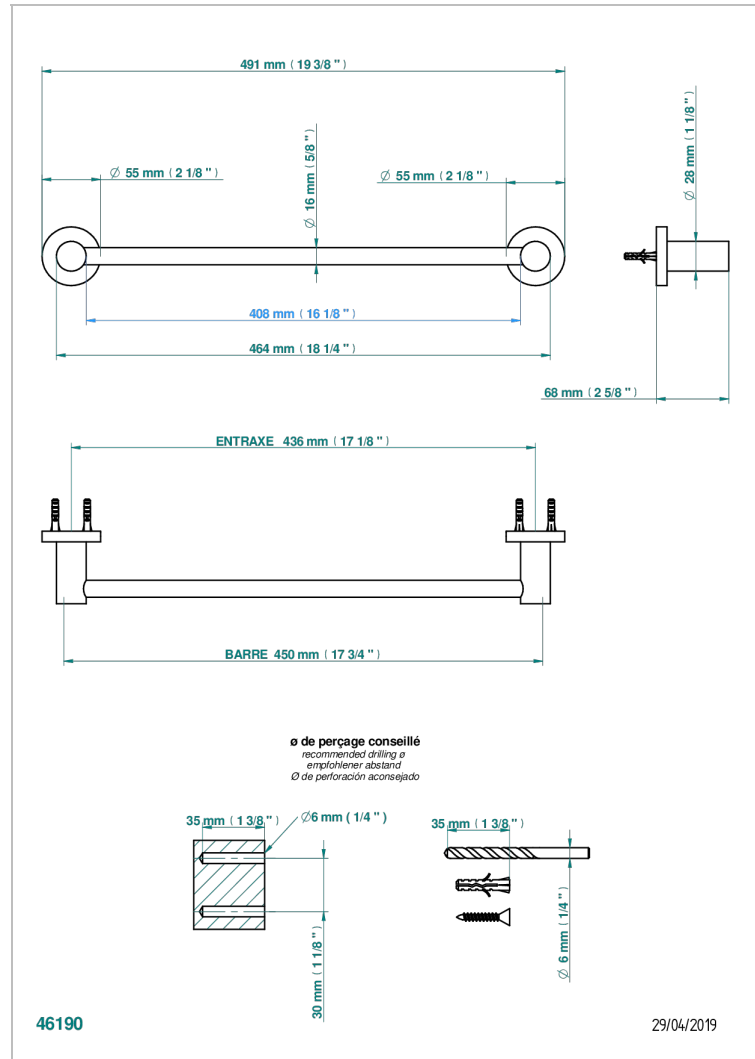

# BONDI WITH LEVER

G7G-514/45

Single towel rail, fixed rail, length: 450 mm

## CHARACTERISTIC

- Bondi with lever
- Single towel rail, fixed rail, length: 450 mm