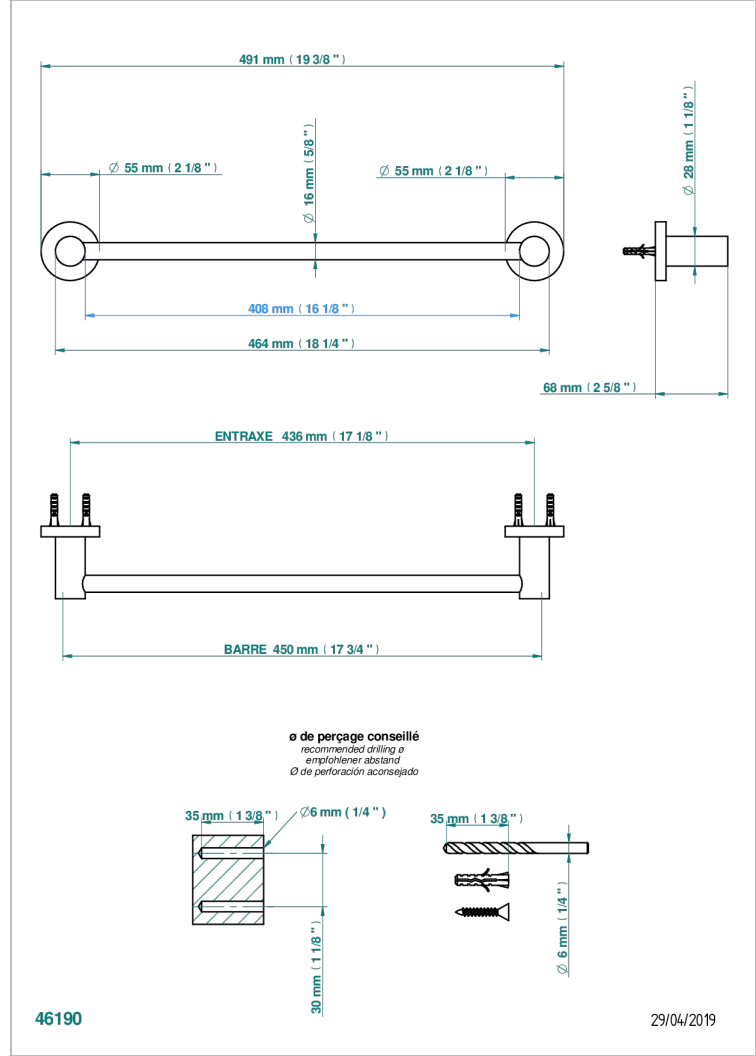

BONDI WITH LEVER

G7G-514/45

Single towel rail, fixed rail, length: 450 mm

THG[®]
PARIS

CARACTERÍSTICAS

- Bondi with lever
- Single towel rail, fixed rail, length: 450 mm

ACABADOS DISPONIBLES

Bronce claro - D01
Cerámica negra mate - D30
Cromo - A02
Cromo / dorado - G02
Cromo mate - C02
Dorado - F01