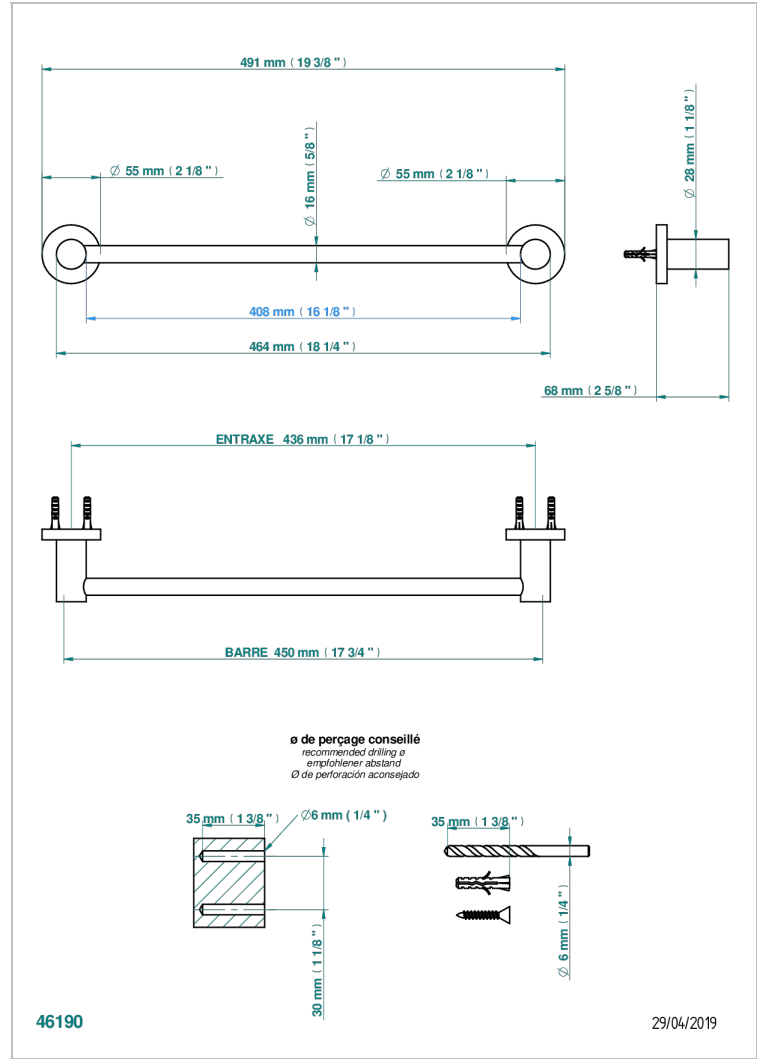

BONDI WITH LEVER

G7G-514/45

Single towel rail, fixed rail, length: 450 mm

CHARACTERISTIC

- Bondi with lever
- Single towel rail, fixed rail, length: 450 mm

AVAILABLE FINITIONS

Antique nickel - H28
Black ceram - D30
Blush PVD - H62
Brass color PVD - H49
Brown bronze color PVD - F33
Gold color PVD - H52