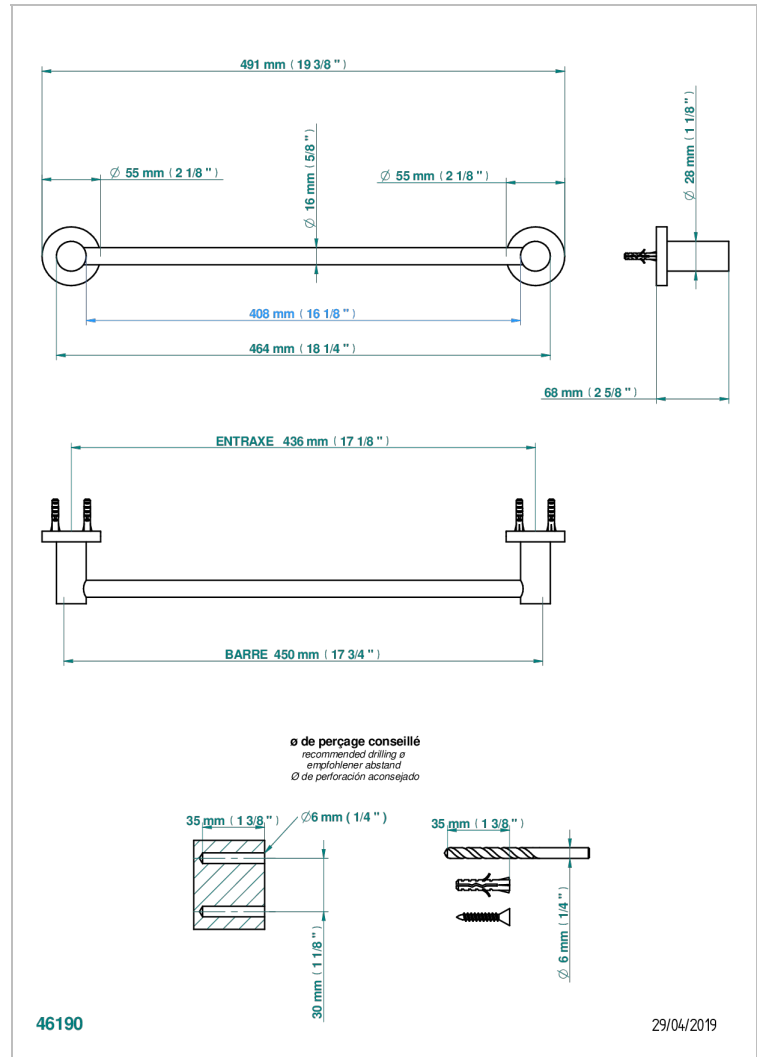

COLLECTION "O"

G4P-514/45

Single towel rail, fixed rail, length: 450 mm

THG[®]
PARIS

46190

29/04/2019

CARACTERÍSTICAS

- Collection "O"
- Single towel rail, fixed rail, length: 450 mm