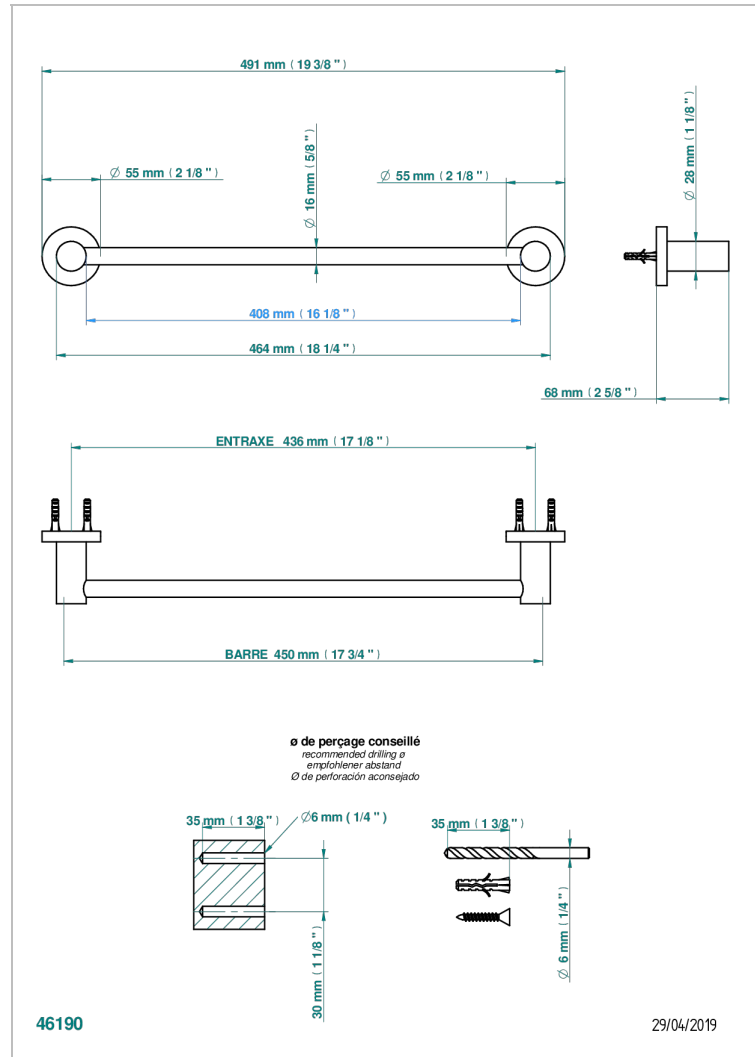

# COLLECTION "O"

G4P-514/45

Towel bar, 18" long

## CHARACTERISTIC

- Collection "O"
- Towel bar, 18" long