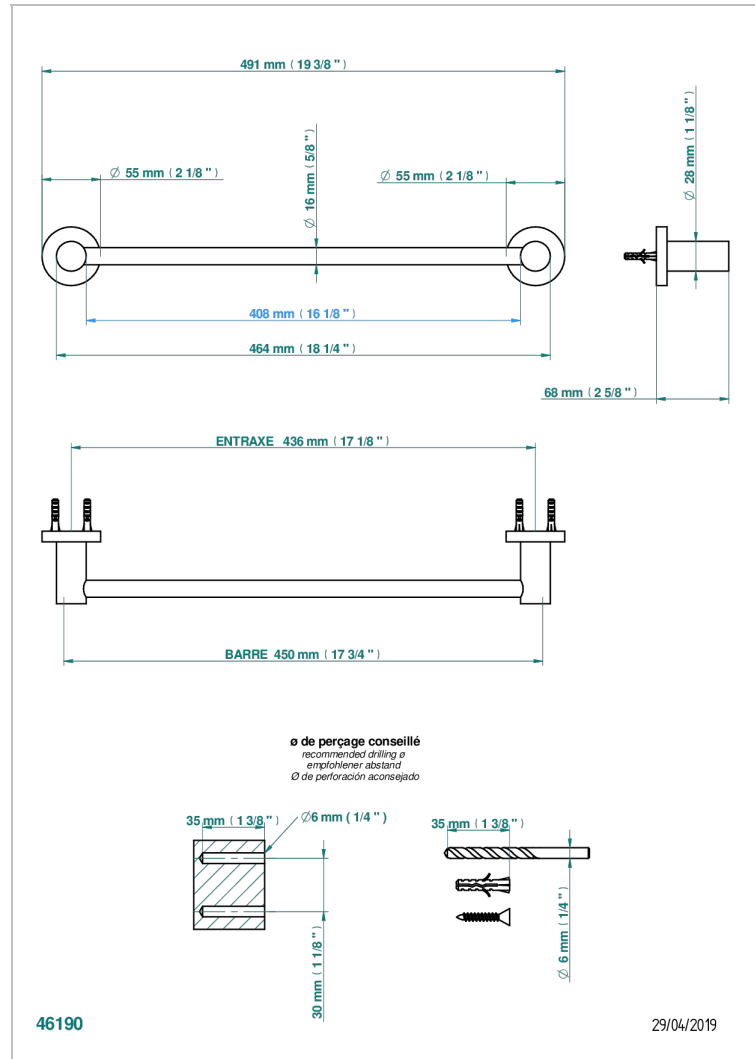

COLLECTION "O"

G4P-514/45

Single towel rail, fixed rail, length: 450 mm

CHARACTERISTIC

- Collection "O"
- Single towel rail, fixed rail, length: 450 mm

AVAILABLE FINITIONS

Antique nickel - H28
Black ceram - D30
Blush PVD - H62
Brass color PVD - H49
Brown bronze color PVD - F33
Gold color PVD - H52