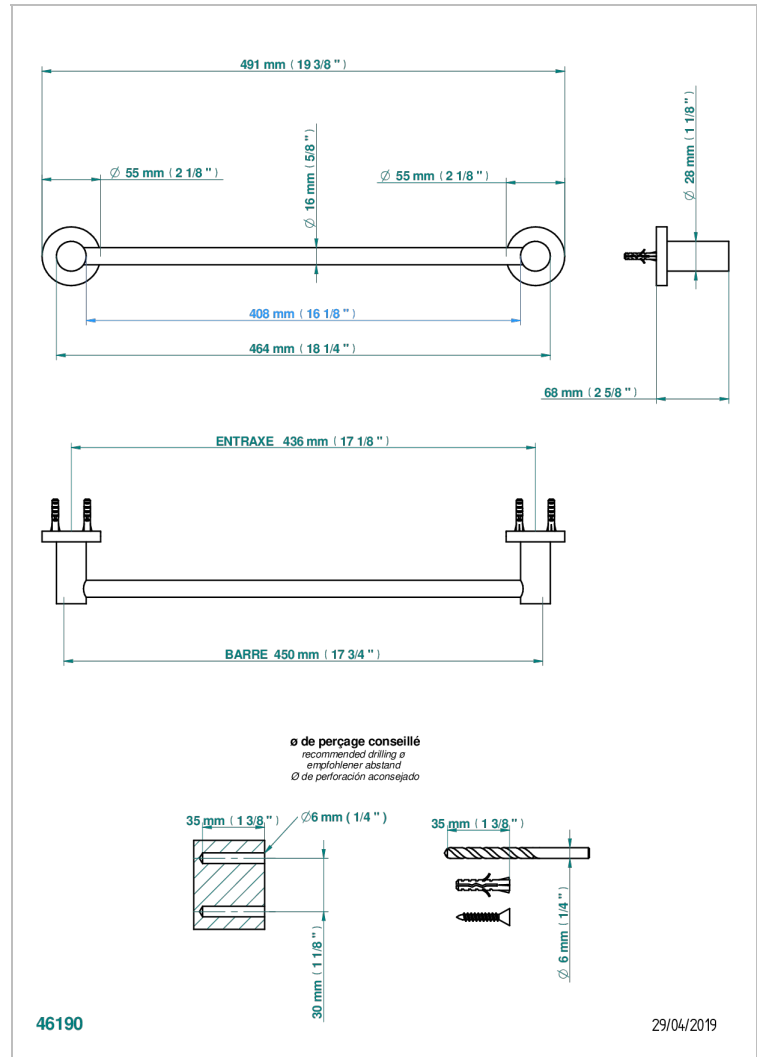

COLLECTION "O"

G4P-514/45

Single towel rail, fixed rail, length: 450 mm

THG[®]
PARIS

CARACTERÍSTICAS

- Collection "O"
- Single towel rail, fixed rail, length: 450 mm

ACABADOS DISPONIBLES

Bronce claro - D01
Cerámica negra mate - D30
Cobre viejo mate - H07
Cromo - A02
Cromo / dorado - G02
Cromo mate - C02