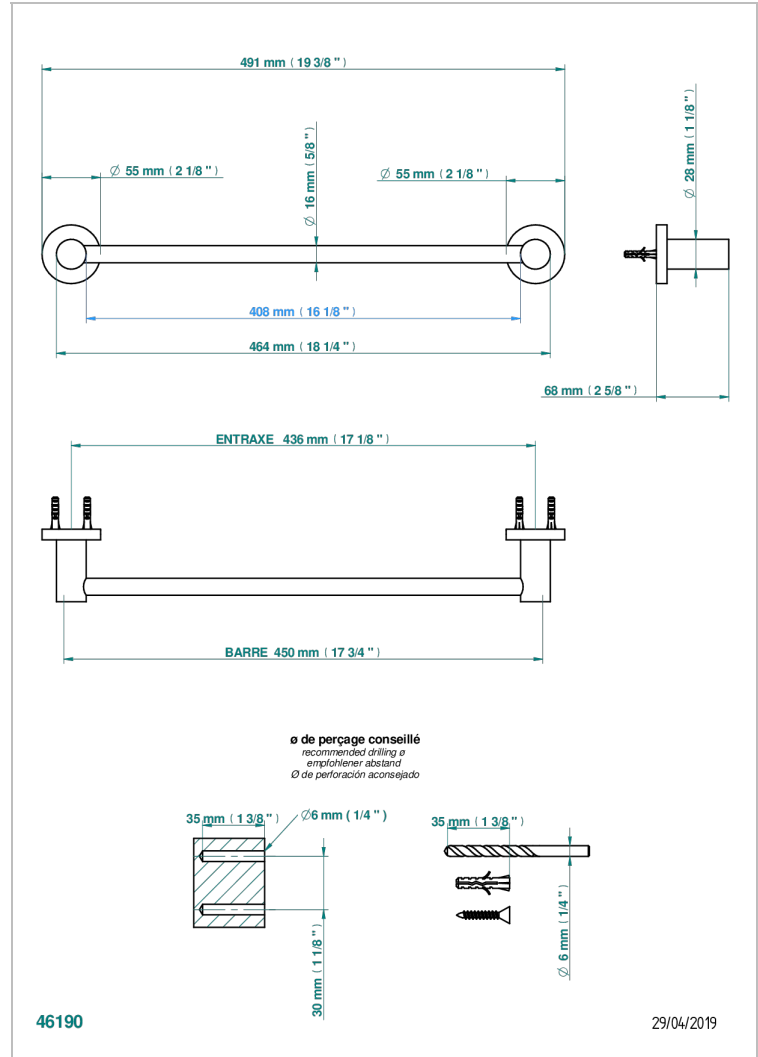

# COLLECTION "O"

G4P-514/45

Single towel rail, fixed rail, length: 450 mm

THG<sup>®</sup>  
PARIS

## CARACTERÍSTICAS

- Collection "O"
- Single towel rail, fixed rail, length: 450 mm