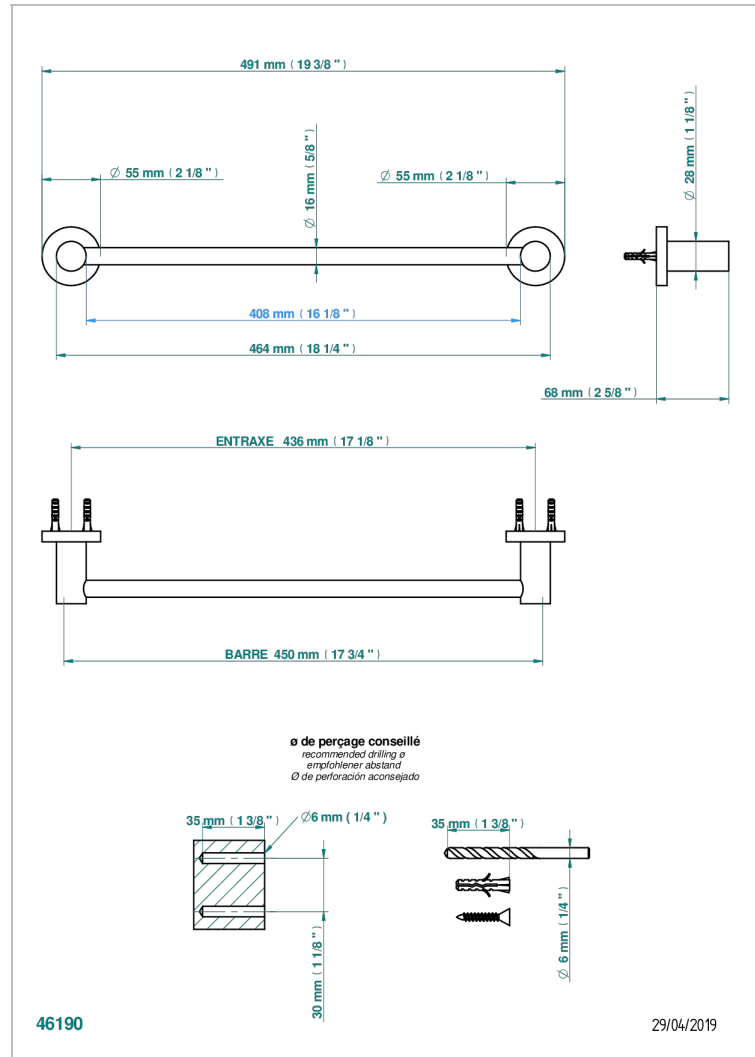

COLLECTION "O"

G4P-514/45

Single towel rail, fixed rail, length: 450 mm

CHARACTERISTIC

- Collection "O"
- Single towel rail, fixed rail, length: 450 mm

AVAILABLE FINITIONS

Antique nickel - H28
Black ceram - D30
Blush PVD - H62
Brass color PVD - H49
Brown bronze color PVD - F33
Gold color PVD - H52