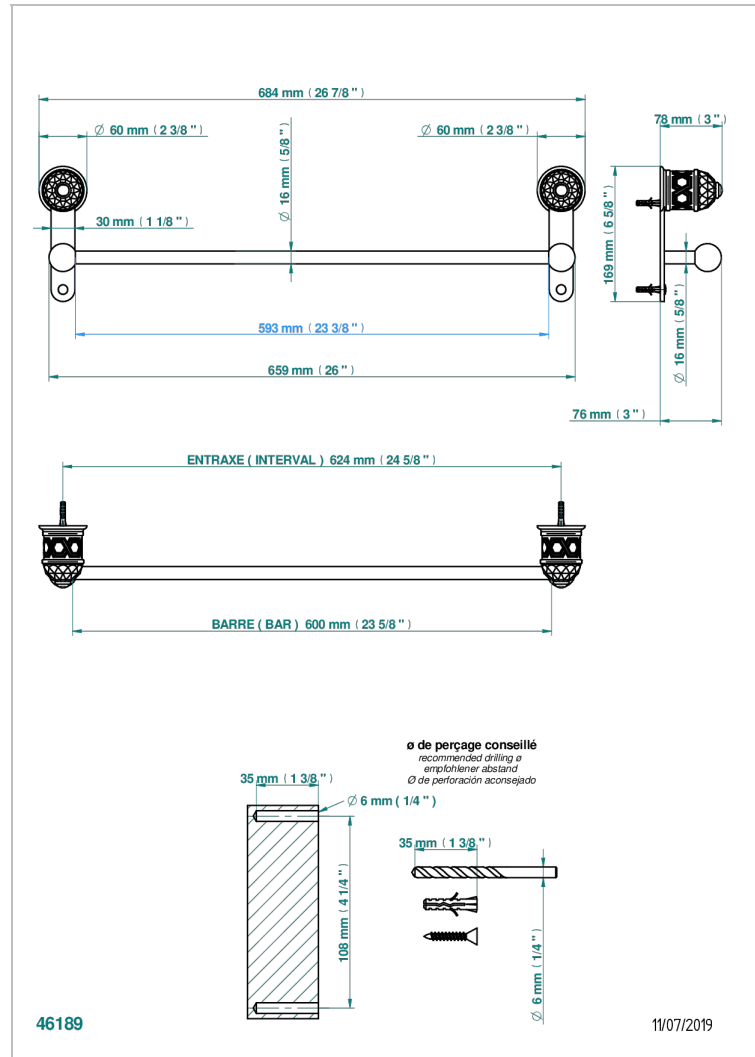

DUOMO CRYSTAL

U4F-514/60

Towel bar, 24" long

CHARACTERISTIC

- Duomo Crystal
- Towel bar, 24" long

AVAILABLE FINITIONS

Black ceram - D30
Blush PVD - H62
Brass color PVD - H49
Brown bronze color PVD - F33
Chrome polished - A02
Chrome polished / gold polished - G02