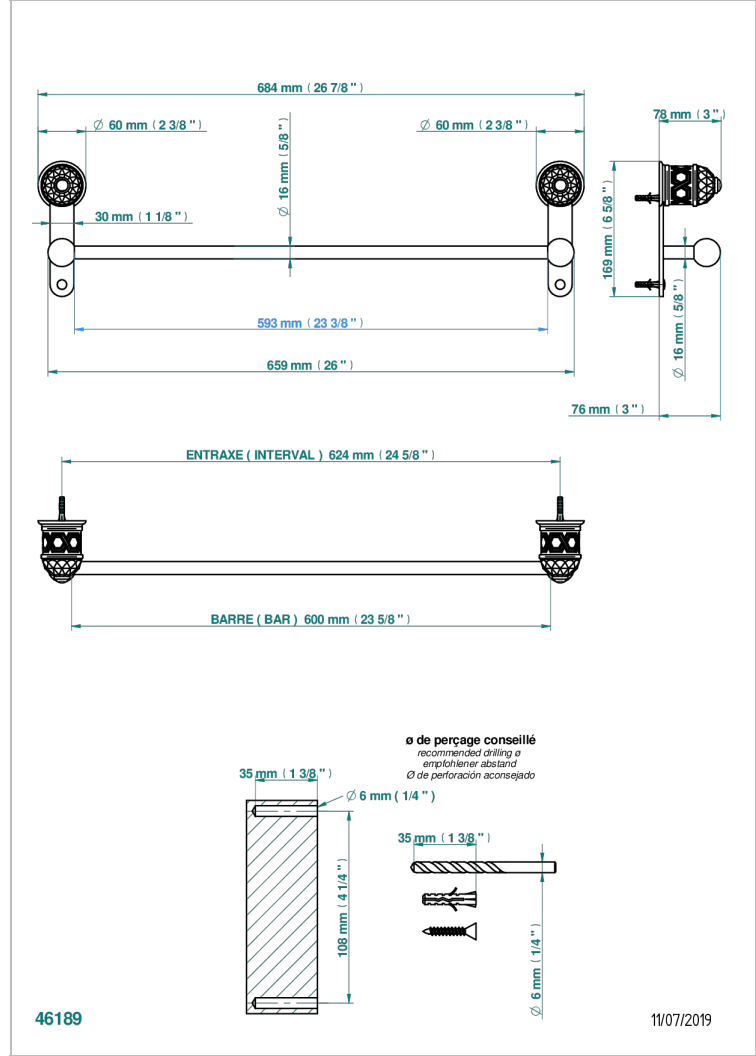

DUOMO CRYSTAL

U4F-514/60

Single towel rail, fixed rail, length: 600 mm

CHARACTERISTIC

- Duomo Crystal
- Single towel rail, fixed rail, length: 600 mm

AVAILABLE FINITIONS

Antique nickel - H28
Black ceram - D30
Blush PVD - H62
Brass color PVD - H49
Brown bronze color PVD - F33
Gold color PVD - H52