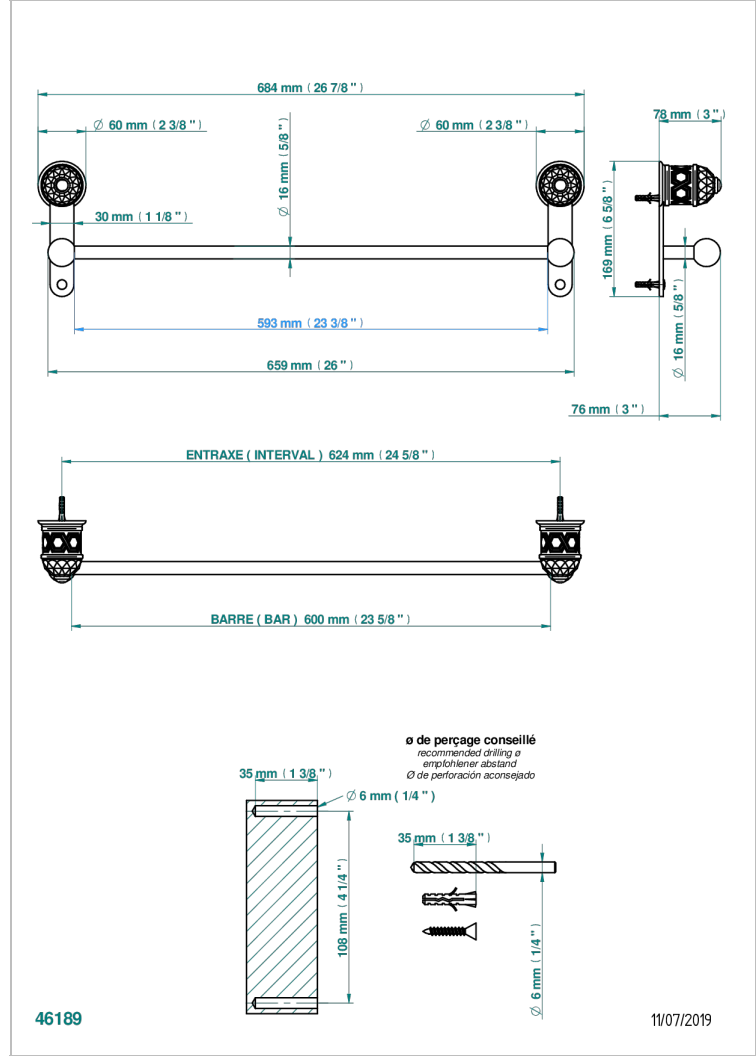

# DUOMO CRYSTAL

U4F-514/60

Single towel rail, fixed rail, length: 600 mm

## CHARACTERISTIC

- Duomo Crystal
- Single towel rail, fixed rail, length: 600 mm