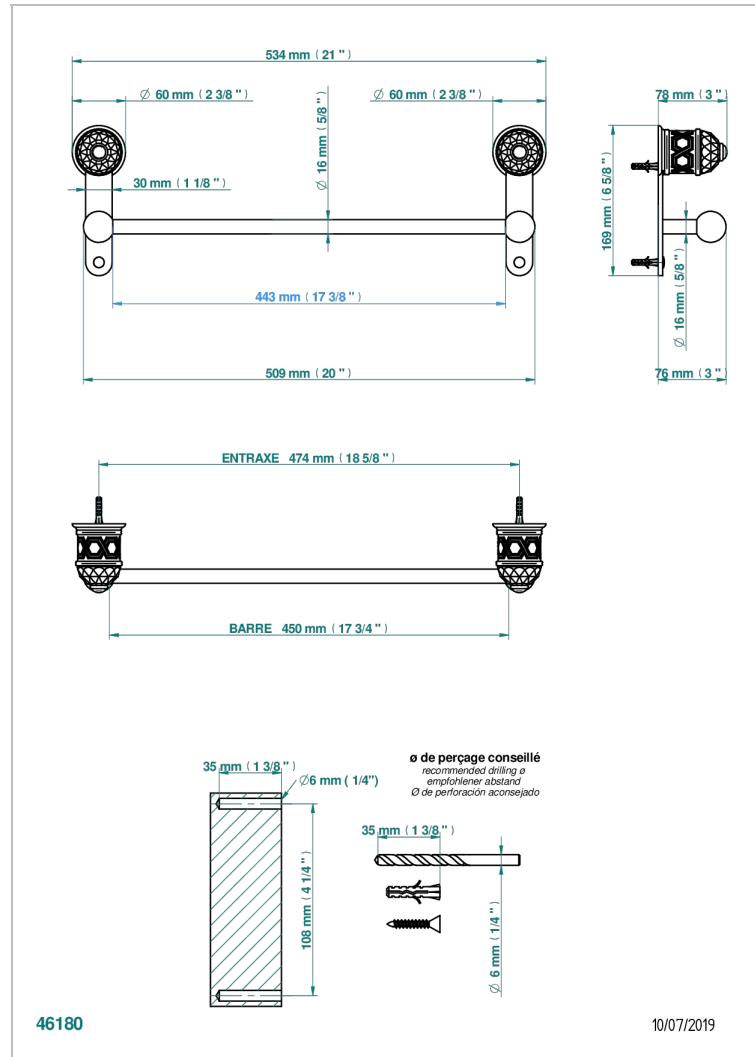

# DUOMO CRYSTAL

U4F-514/45

Single towel rail, fixed rail, length: 450 mm

## CARACTERÍSTICAS

- Duomo Crystal
- Single towel rail, fixed rail, length: 450 mm