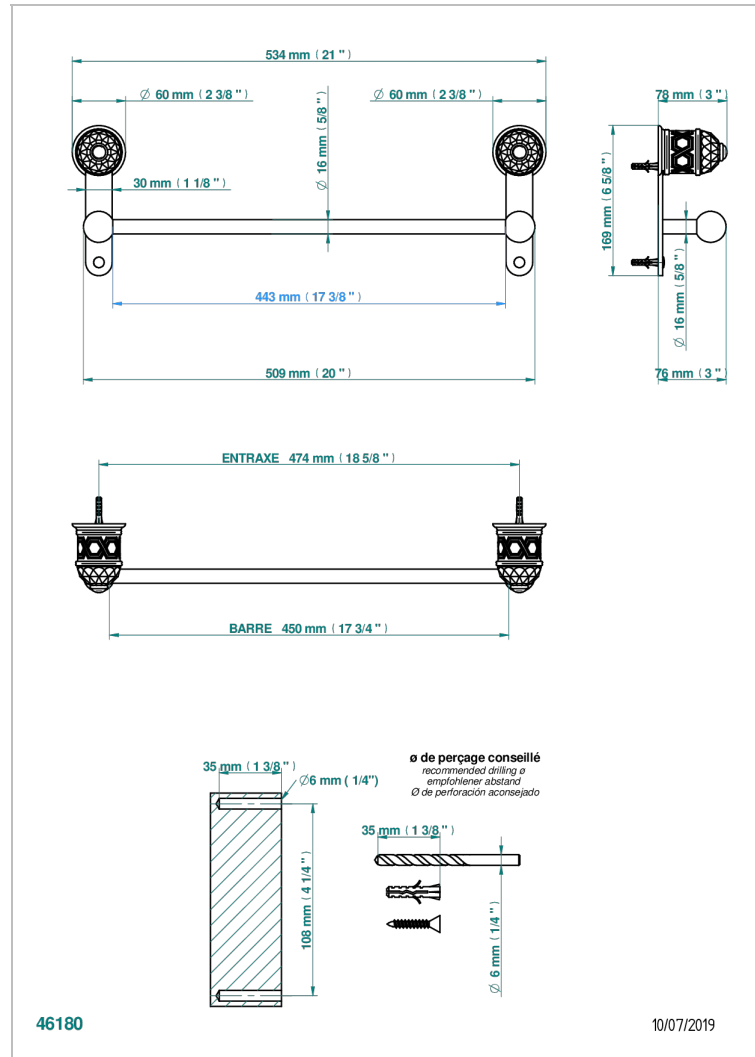

DUOMO CRYSTAL

U4F-514/45

Towel bar, 18" long

CHARACTERISTIC

- Duomo Crystal
- Towel bar, 18" long

AVAILABLE FINITIONS

Black ceram - D30
Blush PVD - H62
Brass color PVD - H49
Brown bronze color PVD - F33
Chrome polished - A02
Chrome polished / gold polished - G02