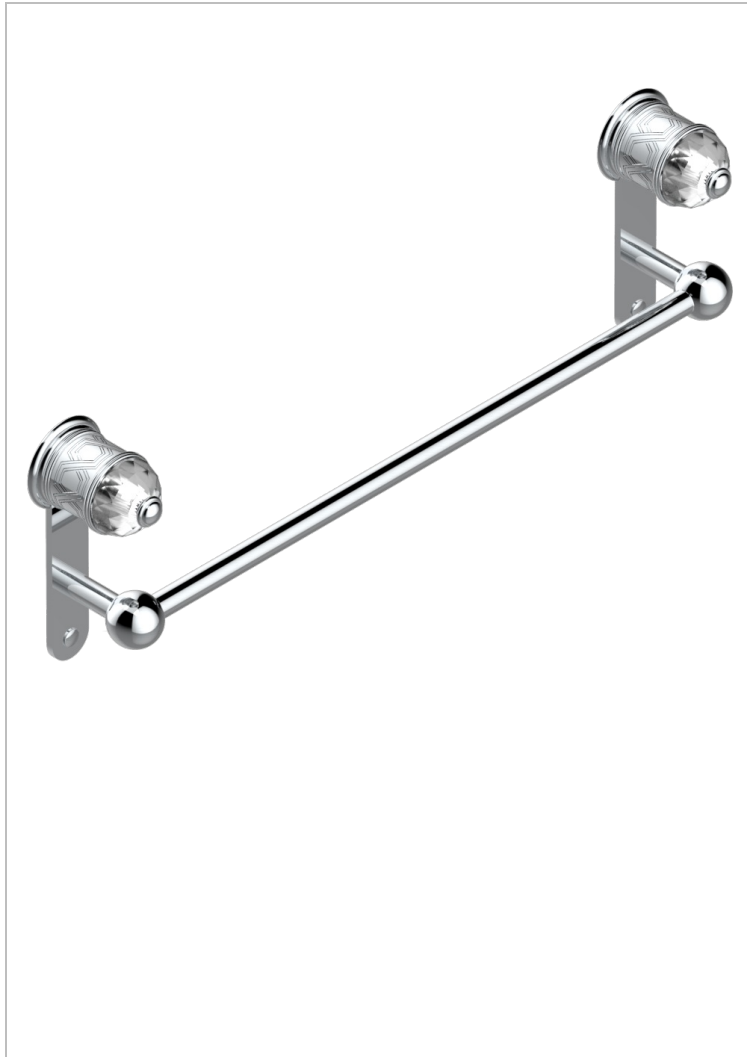

DUOMO CRYSTAL

U4F-514/45

Single towel rail, fixed rail, length: 450 mm

CHARACTERISTIC

- Duomo Crystal
- Single towel rail, fixed rail, length: 450 mm

AVAILABLE FINITIONS

Antique nickel - H28
Black ceram - D30
Blush PVD - H62
Brass color PVD - H49
Brown bronze color PVD - F33
Gold color PVD - H52

Graphite PVD - H64
Lacquered light bronze - D01
Matt Umber PVD - H67
Matt blush PVD - H60
Matt brass color PVD - H50
Matt brown bronze color PVD - F34

Matt chrome - C02
Matt gold - F07
Matt gold color PVD - H53
Matt graphite PVD - H65
Matt nickel (color finish) - C01
Matt nickel color PVD - H56

Nickel color PVD - H55
Polished chrome (color finish) - A02
Polished chrome / Polished gold (color finish) - G02
Polished gold (color finish) - F01
Polished nickel - B01
Soft gold - F30

Soft matt gold - F31
Umber PVD - H66
Varnished matt antique red copper (color finish) - H07