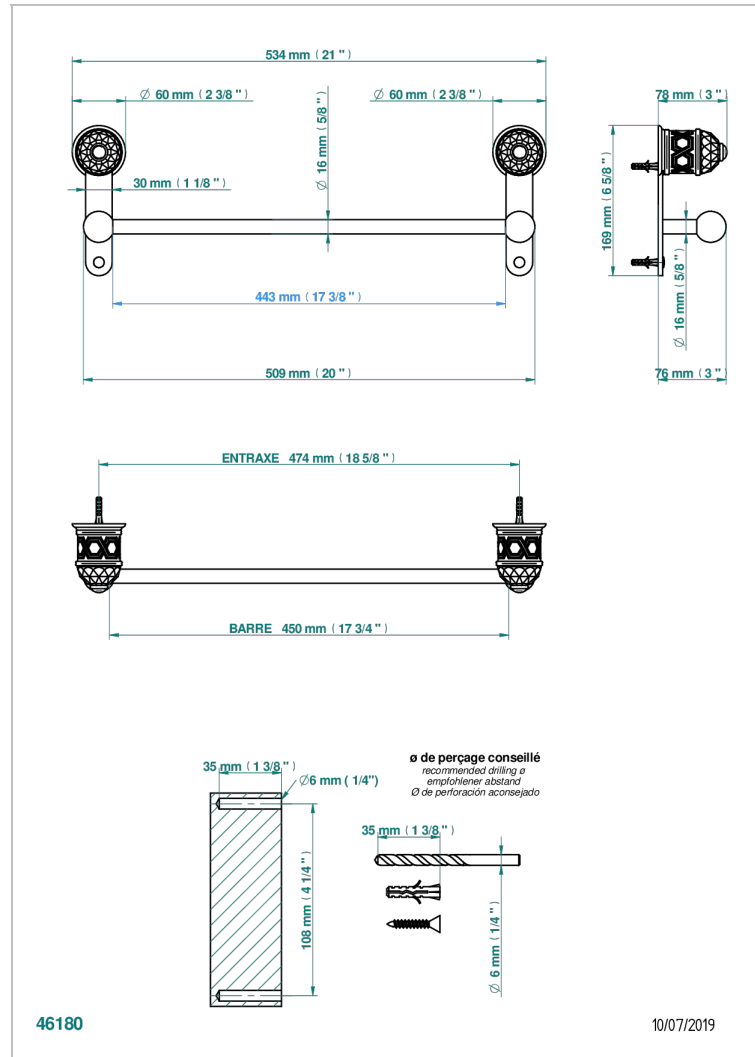

DUOMO CRYSTAL

U4F-514/45

Single towel rail, fixed rail, length: 450 mm

CHARACTERISTIC

- Duomo Crystal
- Single towel rail, fixed rail, length: 450 mm

AVAILABLE FINITIONS

Antique nickel - H28
Black ceram - D30
Blush PVD - H62
Brass color PVD - H49
Brown bronze color PVD - F33
Gold color PVD - H52