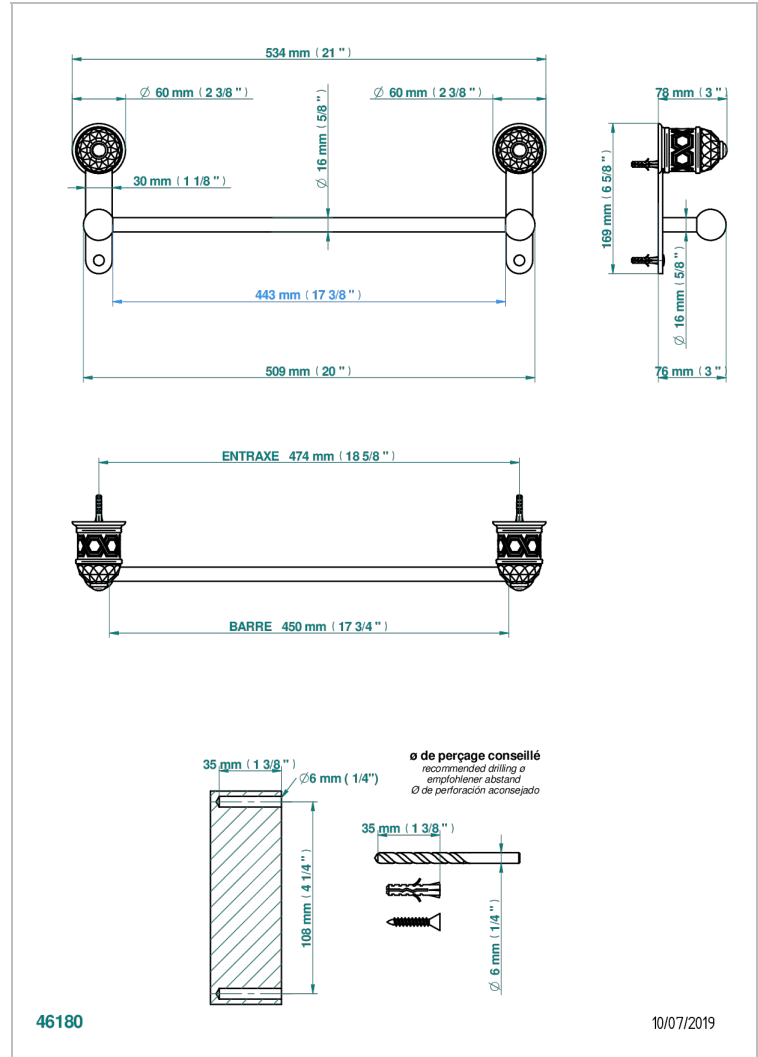

DUOMO CRYSTAL

U4F-514/45

Single towel rail, fixed rail, length: 450 mm

THG[®]
PARIS

CARACTERÍSTICAS

- Duomo Crystal
- Single towel rail, fixed rail, length: 450 mm

ACABADOS DISPONIBLES

Bronce claro - D01
Cerámica negra mate - D30
Cobre viejo mate - H07
Cromo - A02
Cromo / dorado - G02
Cromo mate - C02