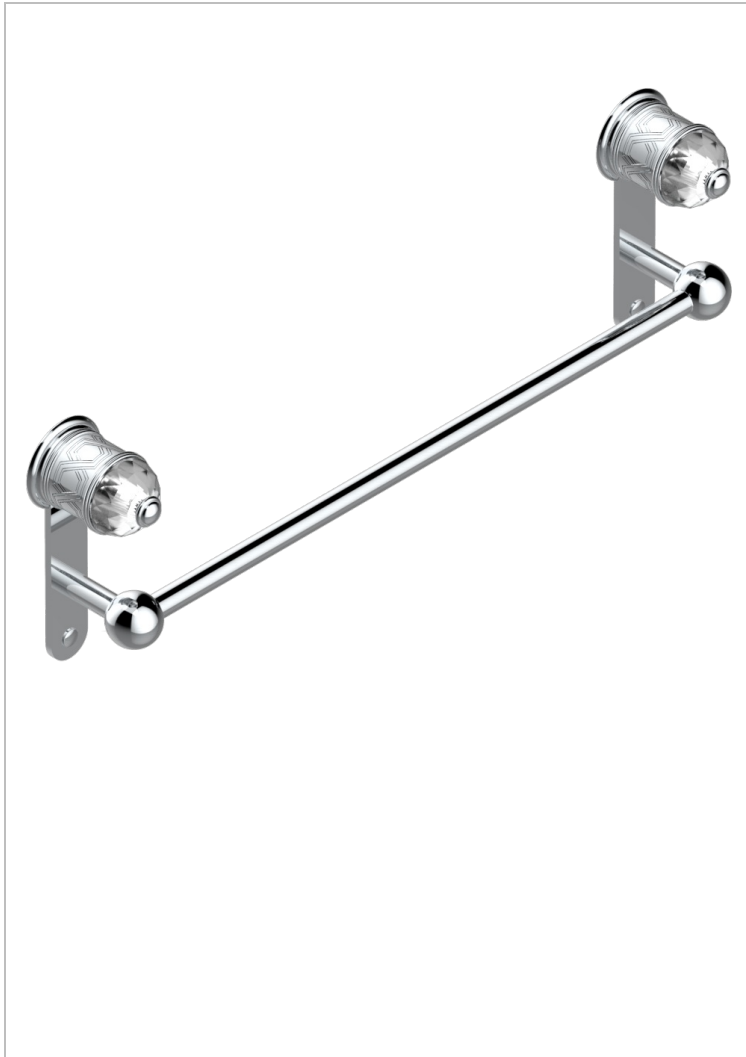

DUOMO CRYSTAL

U4F-514/45

Single towel rail, fixed rail, length: 450 mm

CHARACTERISTIC

- Duomo Crystal
- Single towel rail, fixed rail, length: 450 mm

AVAILABLE FINITIONS

Antique nickel - H28
Black ceram - D30
Blush PVD - H62
Brass color PVD - H49
Brown bronze color PVD - F33
Gold color PVD - H52

Graphite PVD - H64
Lacquered light bronze - D01
Matt Umber PVD - H67
Matt blush PVD - H60
Matt brass color PVD - H50
Matt brown bronze color PVD - F34

Matt chrome - C02
Matt gold - F07
Matt gold color PVD - H53
Matt graphite PVD - H65
Matt nickel (color finish) - C01
Matt nickel color PVD - H56

Nickel color PVD - H55
Polished chrome (color finish) - A02
Polished chrome / Polished gold (color finish) - G02
Polished gold (color finish) - F01
Polished nickel - B01
Soft gold - F30

Soft matt gold - F31
Umber PVD - H66
Varnished matt antique red copper (color finish) - H07