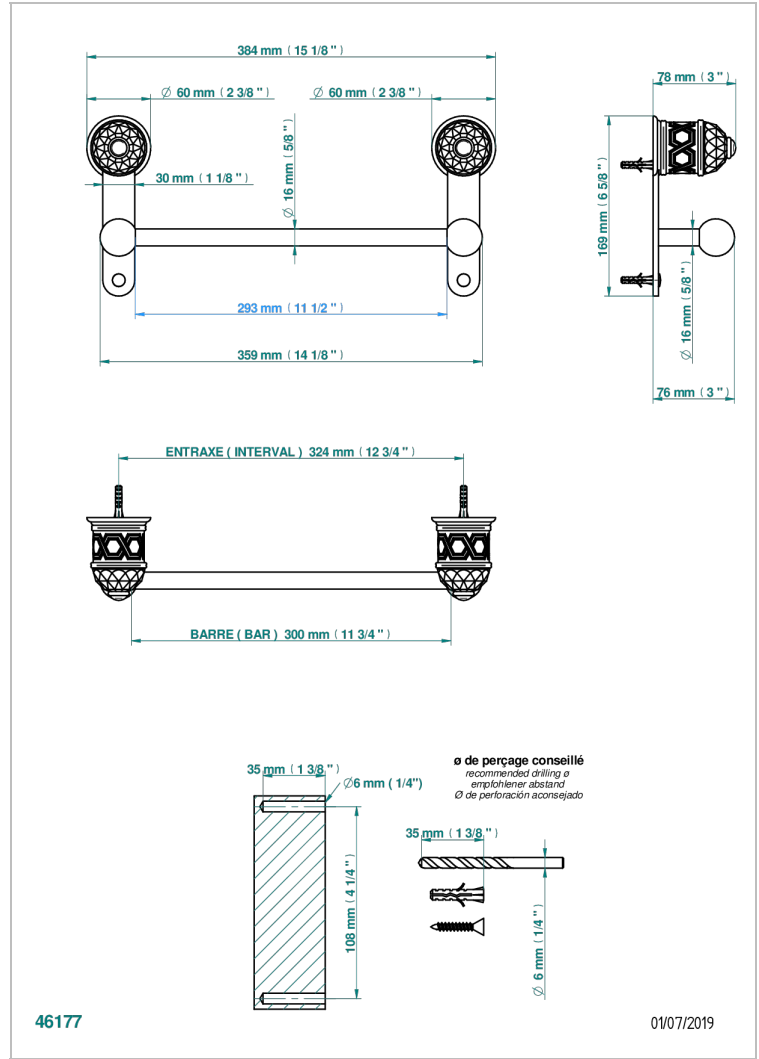

DUOMO CRYSTAL

U4F-514/30

Towel bar, 12" long

46177

01/07/2019

CHARACTERISTIC

- Duomo Crystal
- Towel bar, 12" long

AVAILABLE FINITIONS