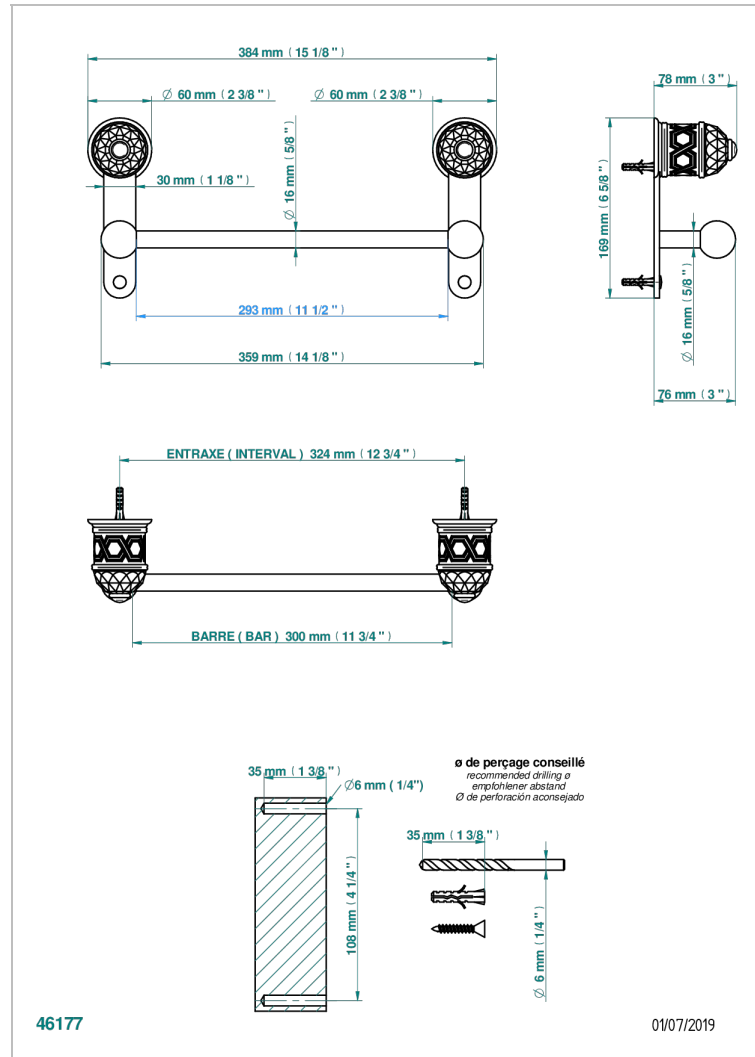

DUOMO CRYSTAL

U4F-514/30

Towel bar, 12" long

CHARACTERISTIC

- Duomo Crystal
- Towel bar, 12" long

AVAILABLE FINITIONS

Antique nickel - H28
Black ceram - D30
Blush PVD - H62
Brass color PVD - H49
Brown bronze color PVD - F33
Gold color PVD - H52