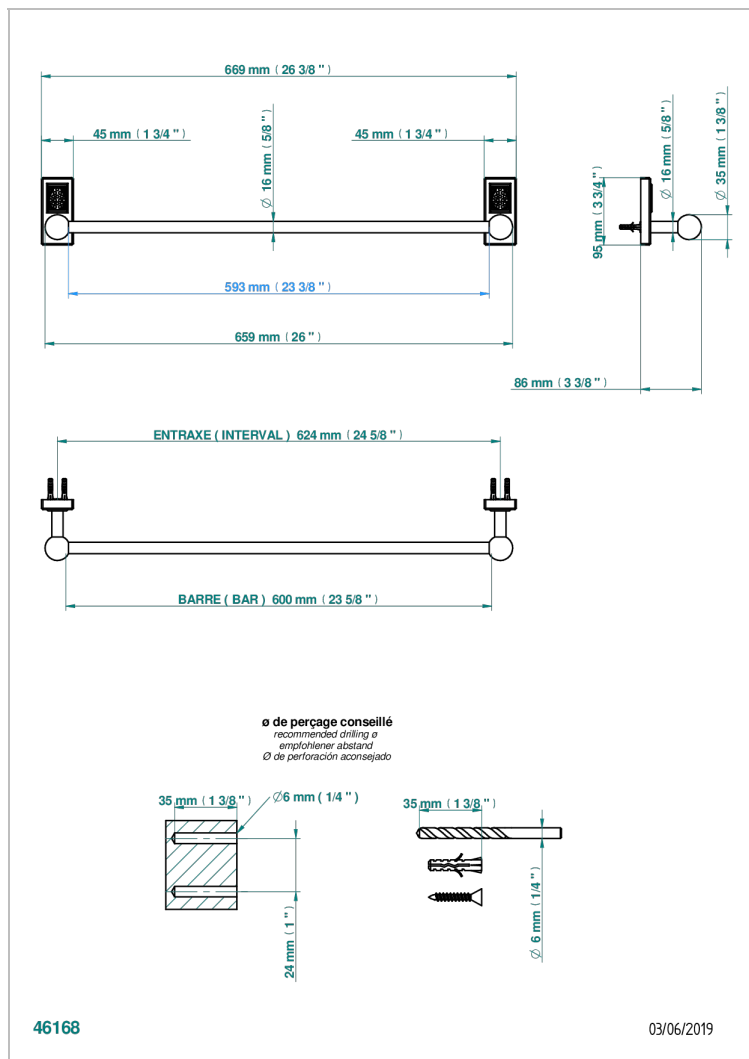

# METROPOLIS BLACK CRYSTAL WITH LEVER HANDLES

A2M-514/60

Towel bar, 24" long

## CHARACTERISTIC

- Métropolis Black crystal with lever handles
- Towel bar, 24" long