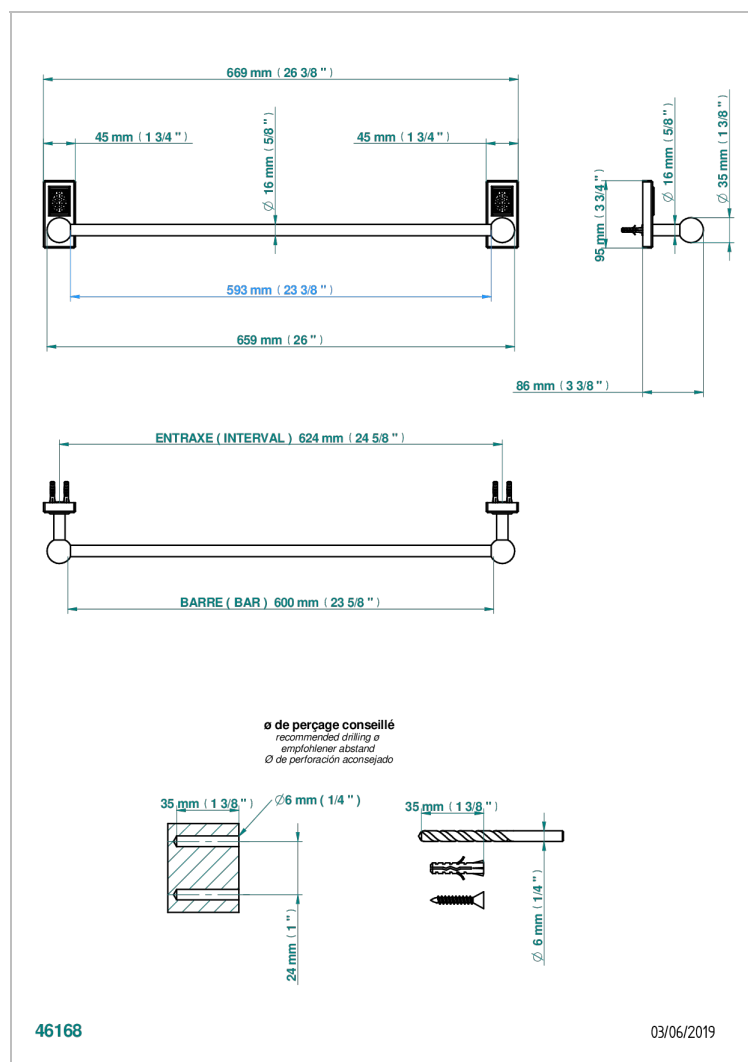

METROPOLIS BLACK CRYSTAL WITH LEVER

A2M-514/60

Single towel rail, fixed rail, length: 600 mm

CHARACTERISTIC

- Métropolis Black crystal with lever
- Single towel rail, fixed rail, length: 600 mm

AVAILABLE FINITIONS