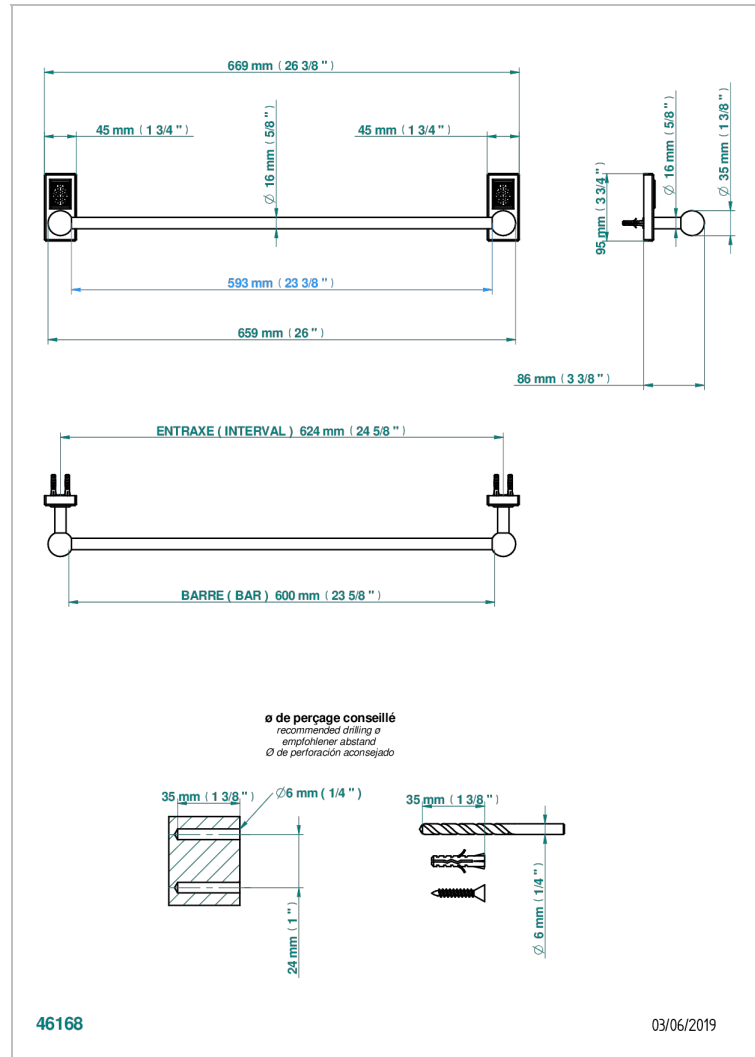

# METROPOLIS BLACK CRYSTAL

A2L-514/60

Single towel rail, fixed rail, length: 600 mm

## CHARACTERISTIC

- Métropolis Black crystal
- Single towel rail, fixed rail, length: 600 mm