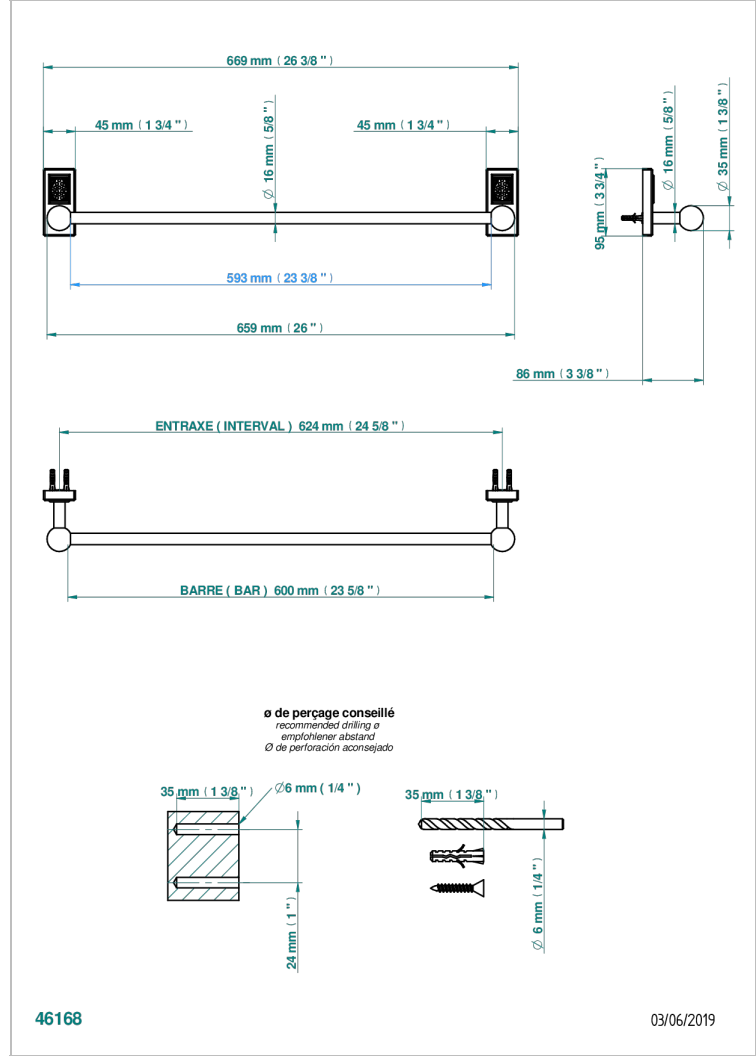

# METROPOLIS BLACK CRYSTAL

A2L-514/60

Single towel rail, fixed rail, length: 600 mm

## CHARACTERISTIC

- Métropolis Black crystal
- Single towel rail, fixed rail, length: 600 mm