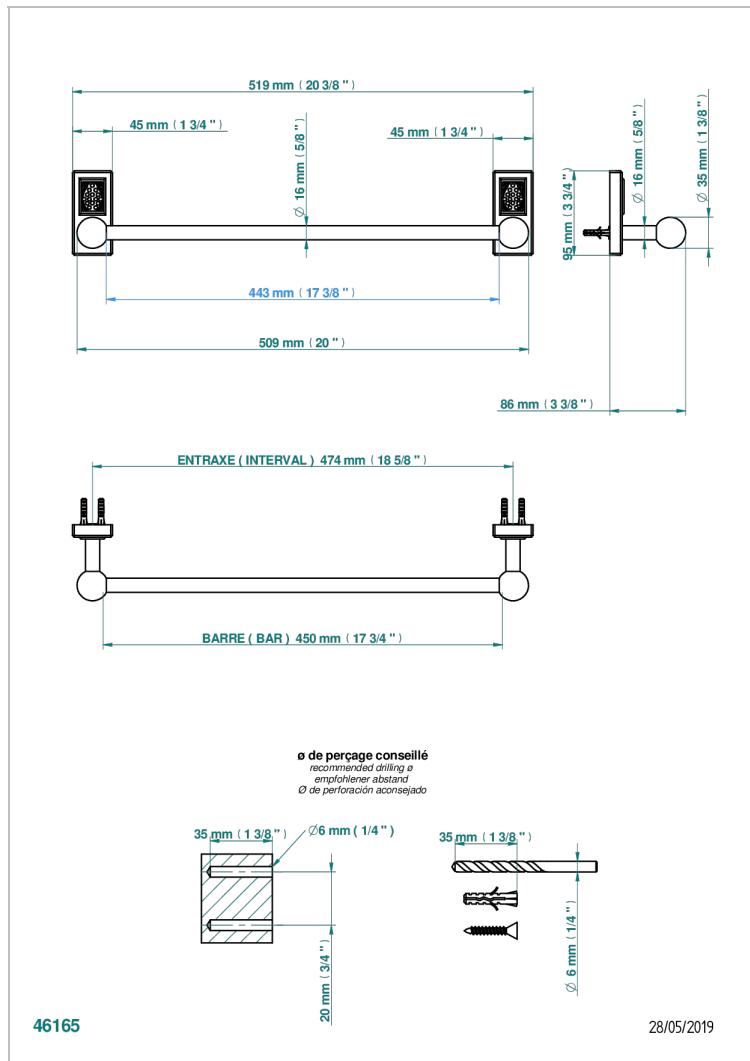

# METROPOLIS CRISTAL NEGRO CON MANETAS

A2M-514/45

Single towel rail, fixed rail, length: 450 mm

## CARACTERÍSTICAS

- Métropolis cristal negro con manetas
- Single towel rail, fixed rail, length: 450 mm