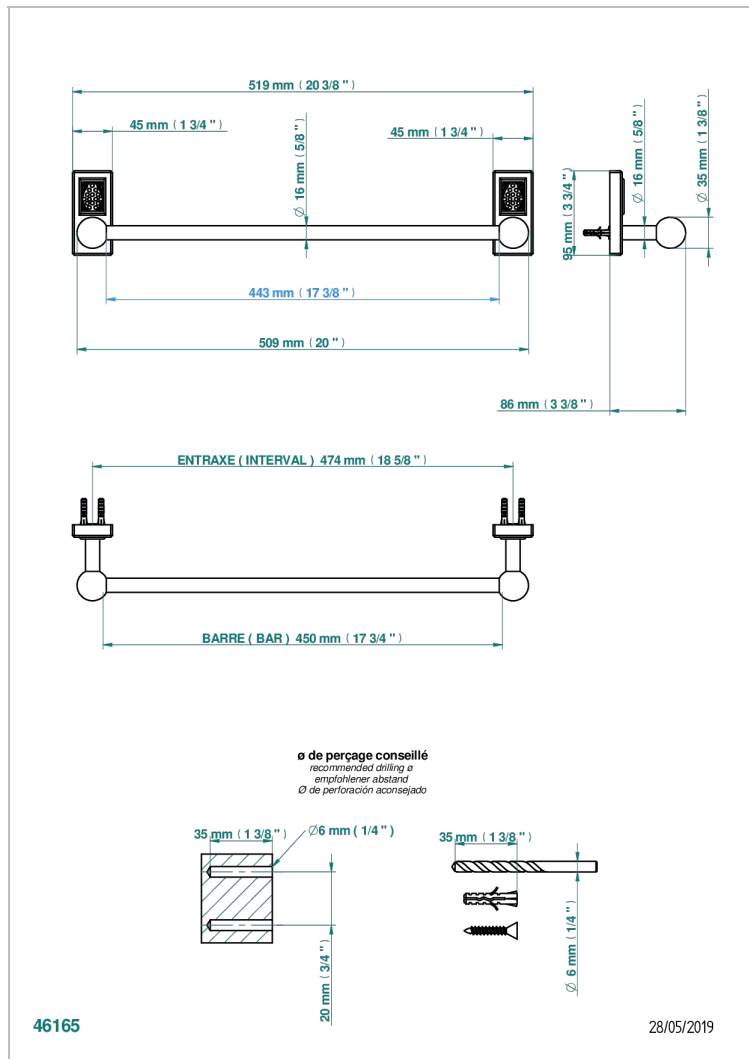

# METROPOLIS BLACK CRYSTAL WITH LEVER HANDLES

A2M-514/45

Towel bar, 18" long

## CHARACTERISTIC

- Métropolis Black crystal with lever handles
- Towel bar, 18" long