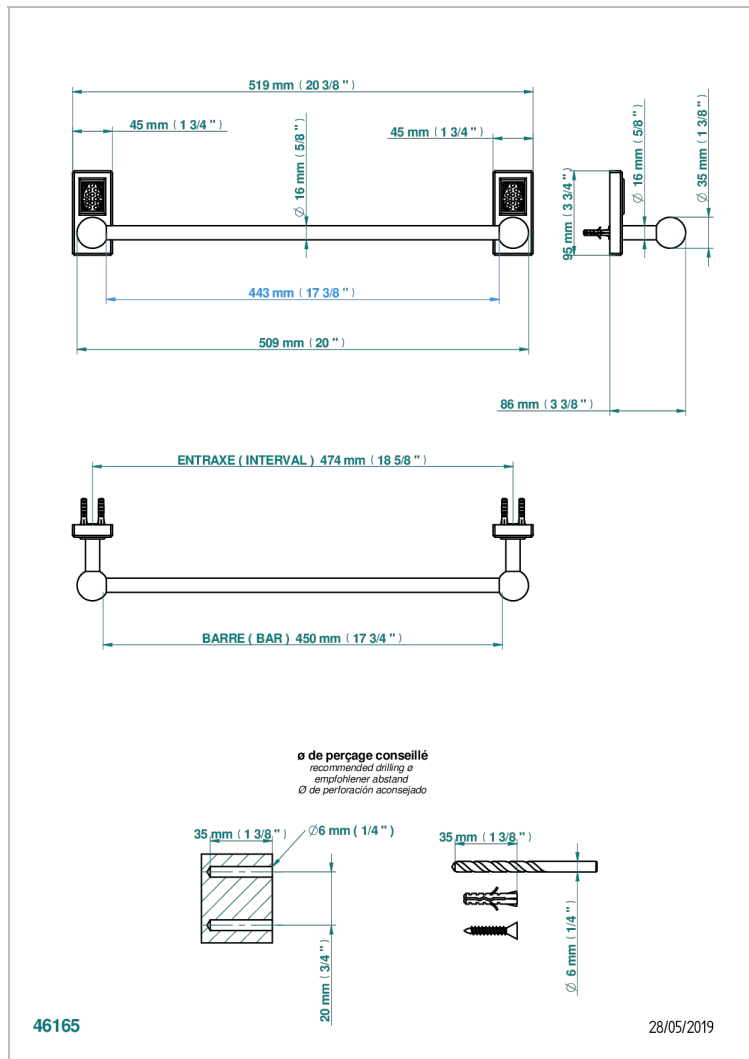

METROPOLIS CRISTAL NEGRO CON MANETAS

A2M-514/45

Single towel rail, fixed rail, length: 450 mm

CARACTERÍSTICAS

- Métropolis cristal negro con manetas
- Single towel rail, fixed rail, length: 450 mm

ACABADOS DISPONIBLES