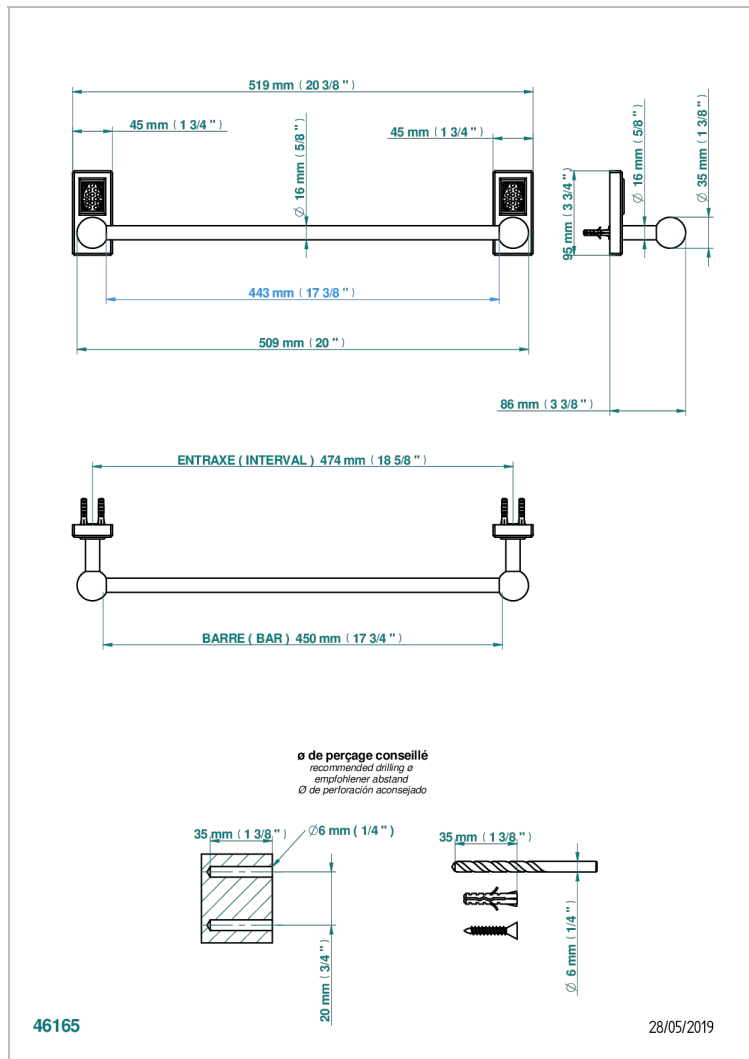

METROPOLIS BLACK CRYSTAL WITH LEVER

A2M-514/45

Single towel rail, fixed rail, length: 450 mm

CHARACTERISTIC

- Métropolis Black crystal with lever
- Single towel rail, fixed rail, length: 450 mm

AVAILABLE FINITIONS