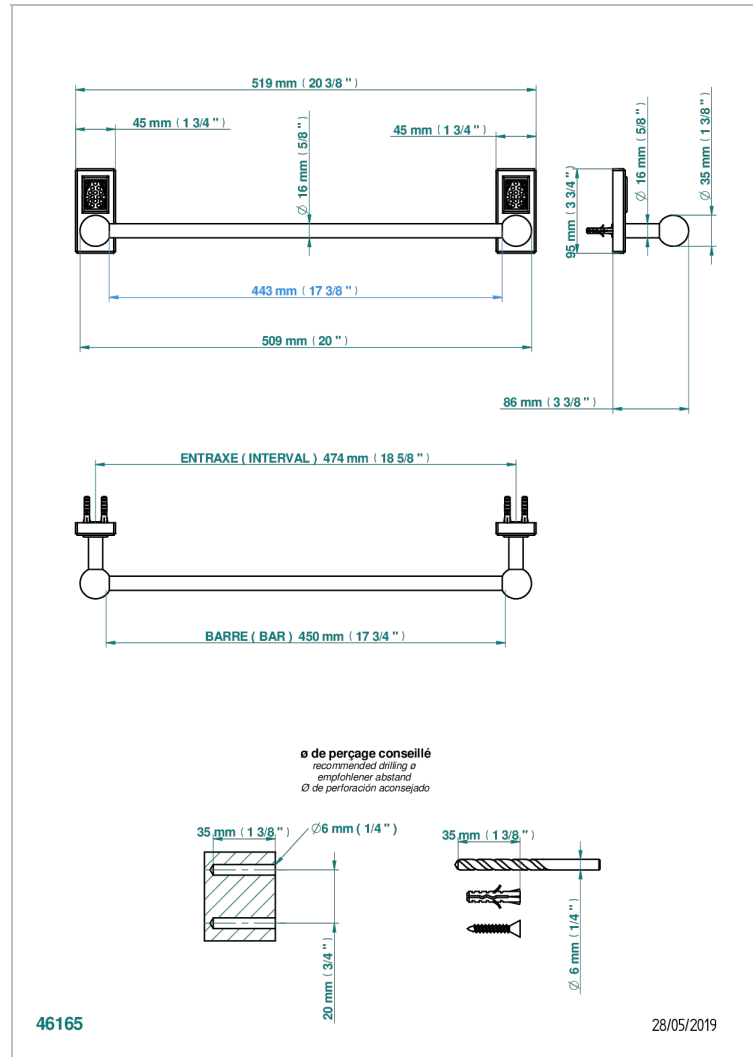

METROPOLIS CRISTAL NEGRO

A2L-514/45

Single towel rail, fixed rail, length: 450 mm

THG[®]
PARIS

CARACTERÍSTICAS

- Métropolis cristal negro
- Single towel rail, fixed rail, length: 450 mm

ACABADOS DISPONIBLES