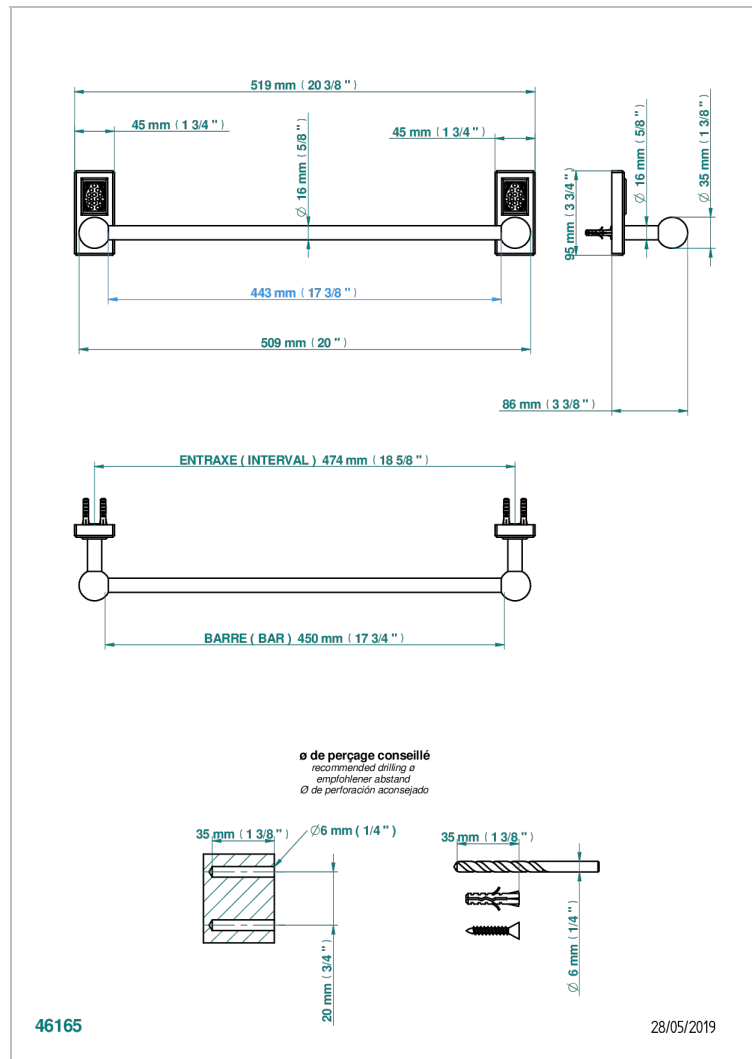

METROPOLIS BLACK CRYSTAL

A2L-514/45

Towel bar, 18" long

CHARACTERISTIC

- Métropolis Black crystal
- Towel bar, 18" long

AVAILABLE FINITIONS

Black ceram - D30
Blush PVD - H62
Brass color PVD - H49
Brown bronze color PVD - F33
Chrome polished - AO2
Chrome polished / gold polished - G02