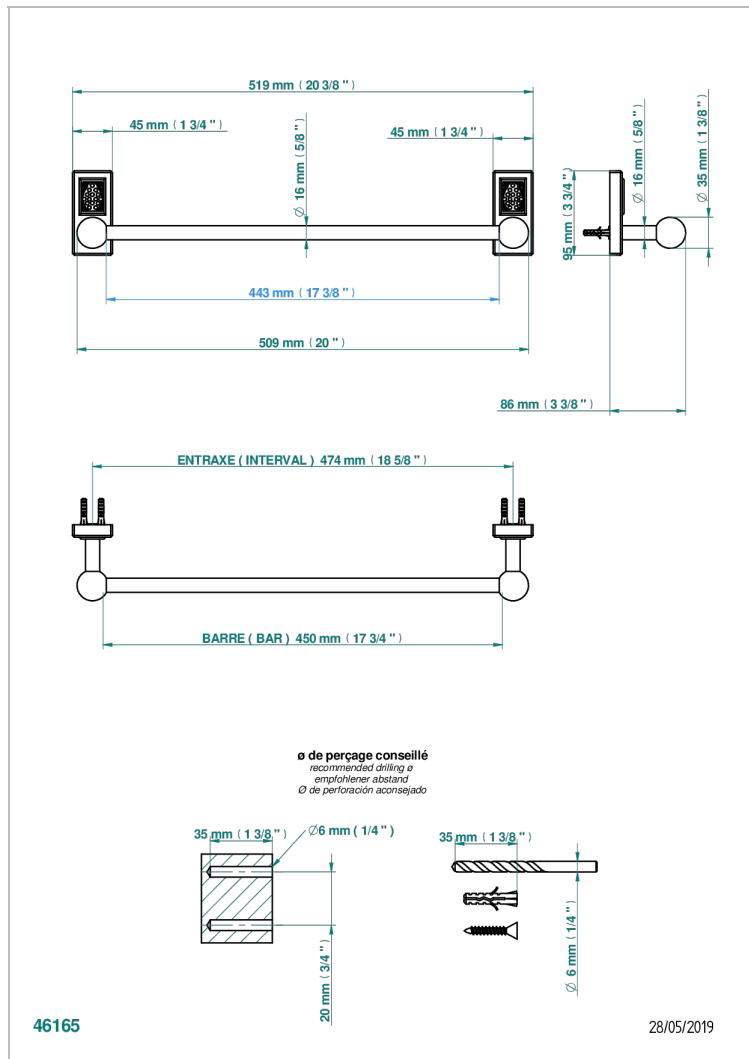

METROPOLIS BLACK CRYSTAL

A2L-514/45

Single towel rail, fixed rail, length: 450 mm

CHARACTERISTIC

- Métropolis Black crystal
- Single towel rail, fixed rail, length: 450 mm

AVAILABLE FINITIONS

Antique nickel - H28
Black ceram - D30
Blush PVD - H62
Brass color PVD - H49
Brown bronze color PVD - F33
Gold color PVD - H52