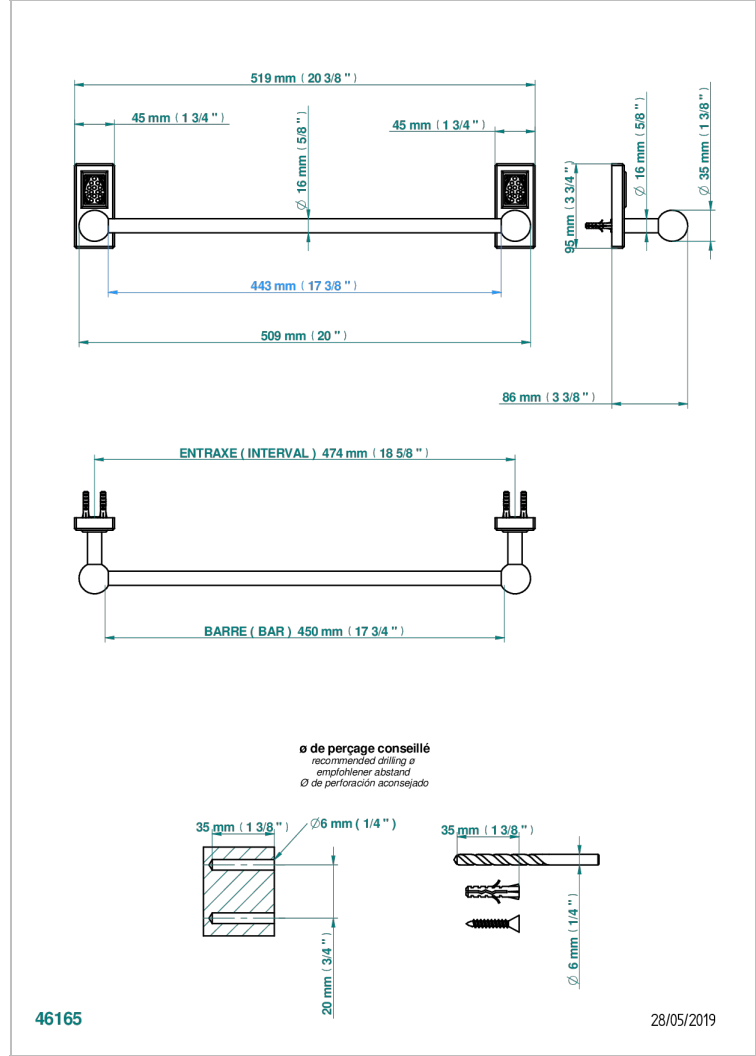

METROPOLIS CRISTAL NEGRO

A2L-514/45

Single towel rail, fixed rail, length: 450 mm

THG[®]
PARIS

CARACTERÍSTICAS

- Métropolis cristal negro
- Single towel rail, fixed rail, length: 450 mm

ACABADOS DISPONIBLES