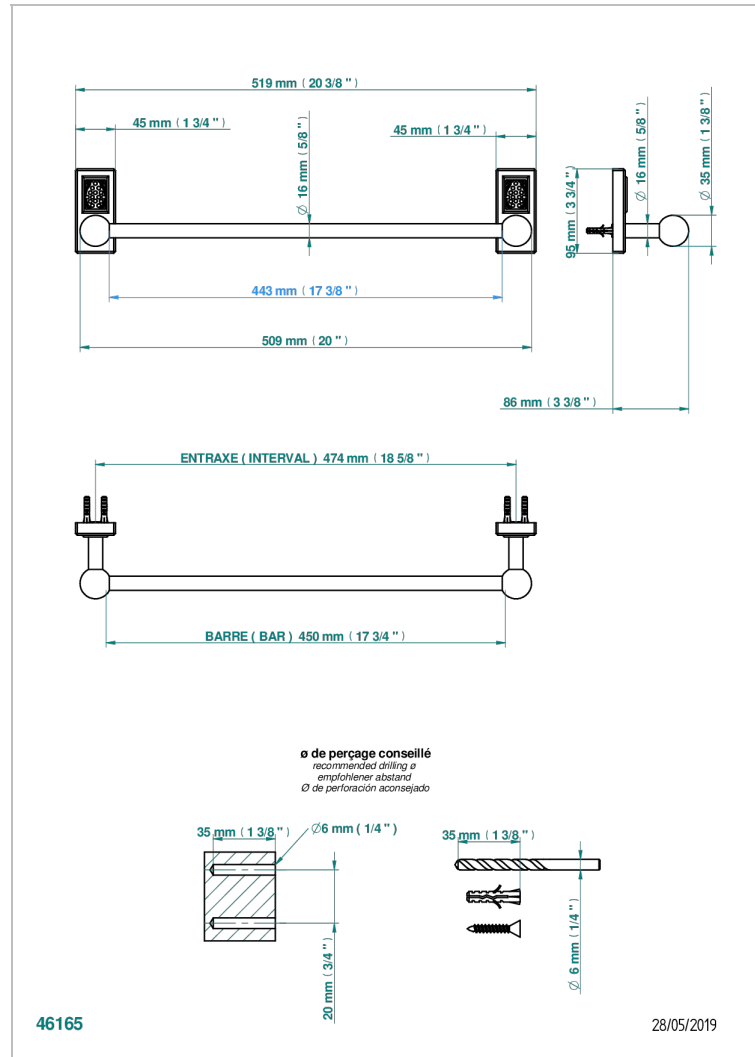

METROPOLIS BLACK CRYSTAL

A2L-514/45

Single towel rail, fixed rail, length: 450 mm

CHARACTERISTIC

- Métropolis Black crystal
- Single towel rail, fixed rail, length: 450 mm

AVAILABLE FINITIONS

Antique nickel - H28
Black ceram - D30
Blush PVD - H62
Brass color PVD - H49
Brown bronze color PVD - F33
Gold color PVD - H52