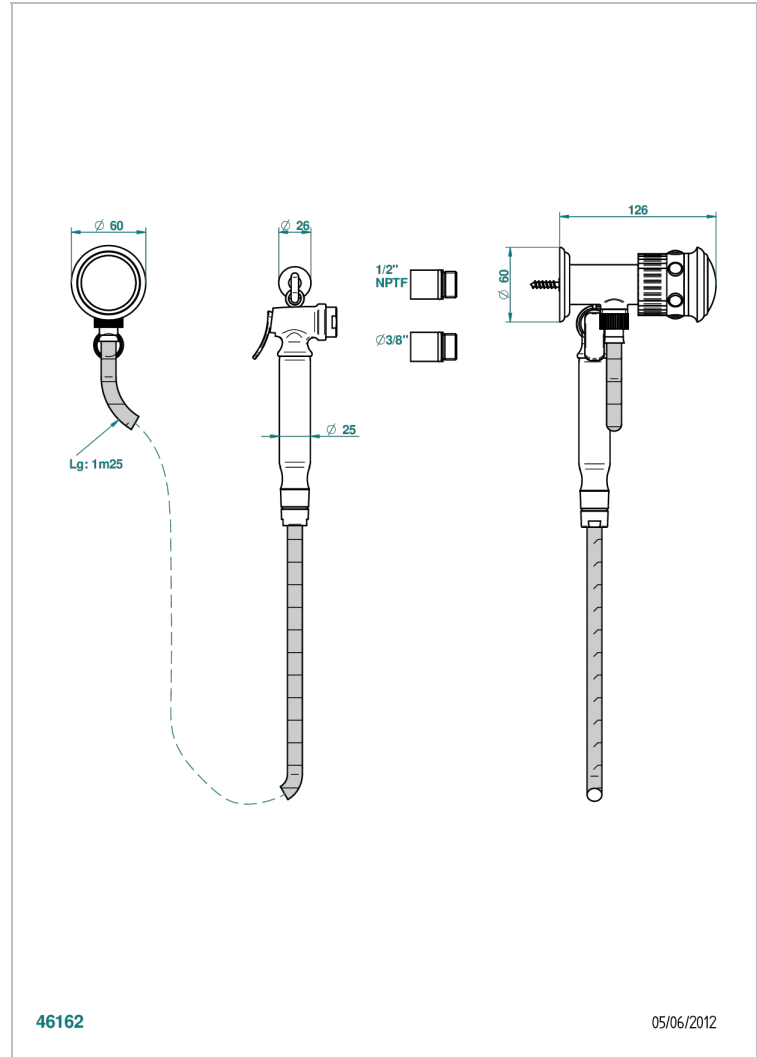

TROCADERO MALACHITE

U7A-5840/8US

Handheld spray bidet with hose, elbow and hook

THG[®]
PARIS

46162

05/06/2012

CHARACTERISTIC

- Trocadéro Malachite
- Handheld spray bidet with hose, elbow and hook

TECHNICAL SPECS

- Recommandé : 3 bars (max. 5 bars) - Advised : 43,5 psi (max. 72 psi)
- 9,5 l/min à 3 bars (2.5 gpm at 43.5 psi)

AVAILABLE FINITIONS

- Chrome polished - A02
- Chrome polished / gold polished - G02
- Gold polished - F01
- Nickel polished - B01