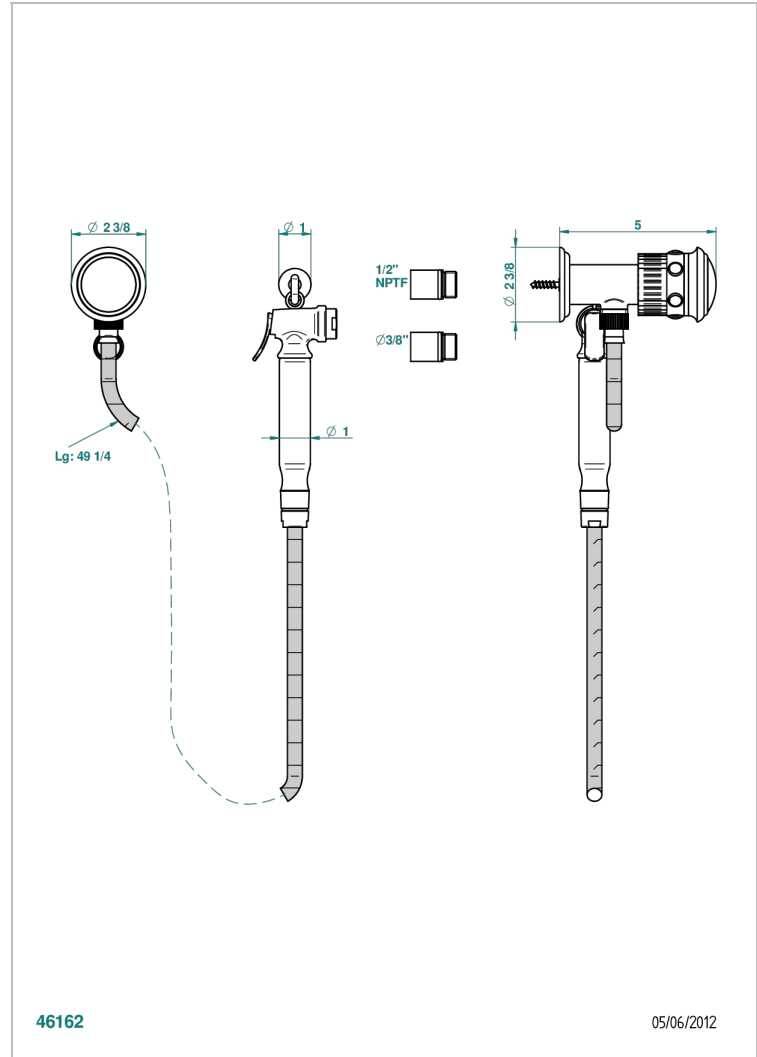

TROCADERO MALACHITE

U7A-5840/8US

Handheld spray bidet with hose, elbow and hook

THG
PARIS

CHARACTERISTIC

- Trocadéro Malachite
- Handheld spray bidet with hose, elbow and hook

TECHNICAL SPECS

- Recommandé : 3 bars (max. 5 bars) - Advised : 43,5 psi (max. 72 psi)
- 9,5 l/min à 3 bars (2.5 gpm at 43.5 psi)

AVAILABLE FINITIONS

- Chrome polished - A02
- Chrome polished / gold polished - G02
- Gold polished - F01
- Nickel polished - B01