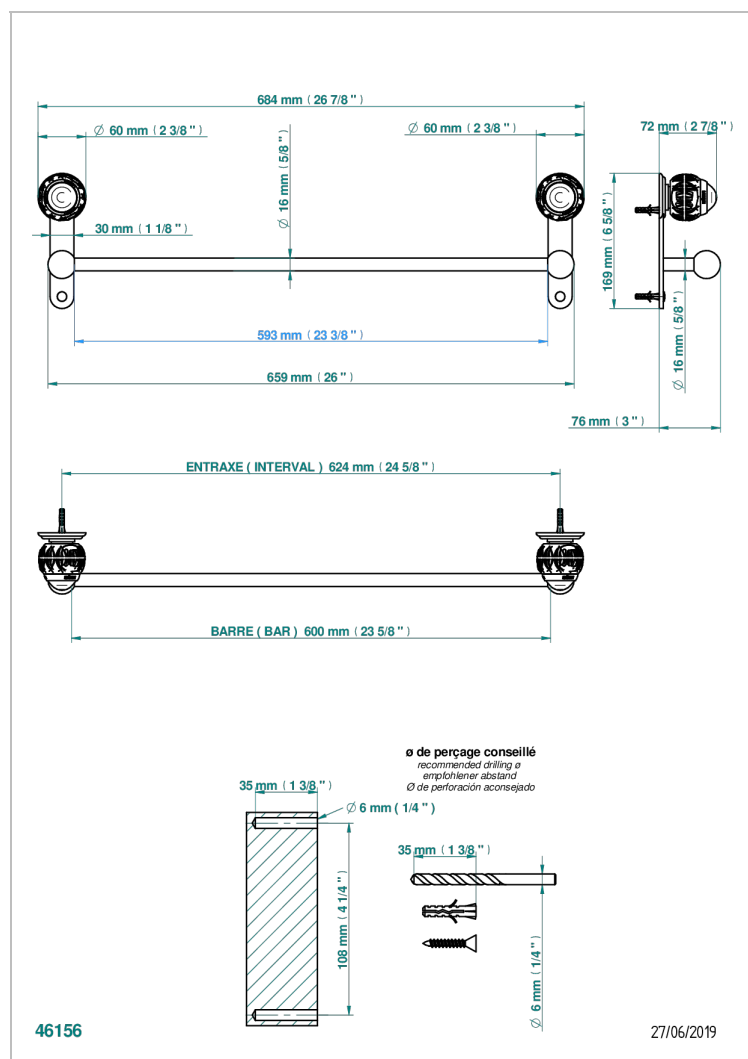

PANTHERE BLACK CRYSTAL

A2K-514/60

Towel bar, 24" long

CHARACTERISTIC

- Panthère Black crystal
- Towel bar, 24" long

AVAILABLE FINITIONS

Black ceram - D30
Blush PVD - H62
Brass color PVD - H49
Brown bronze color PVD - F33
Chrome polished - A02
Chrome polished / gold polished - G02