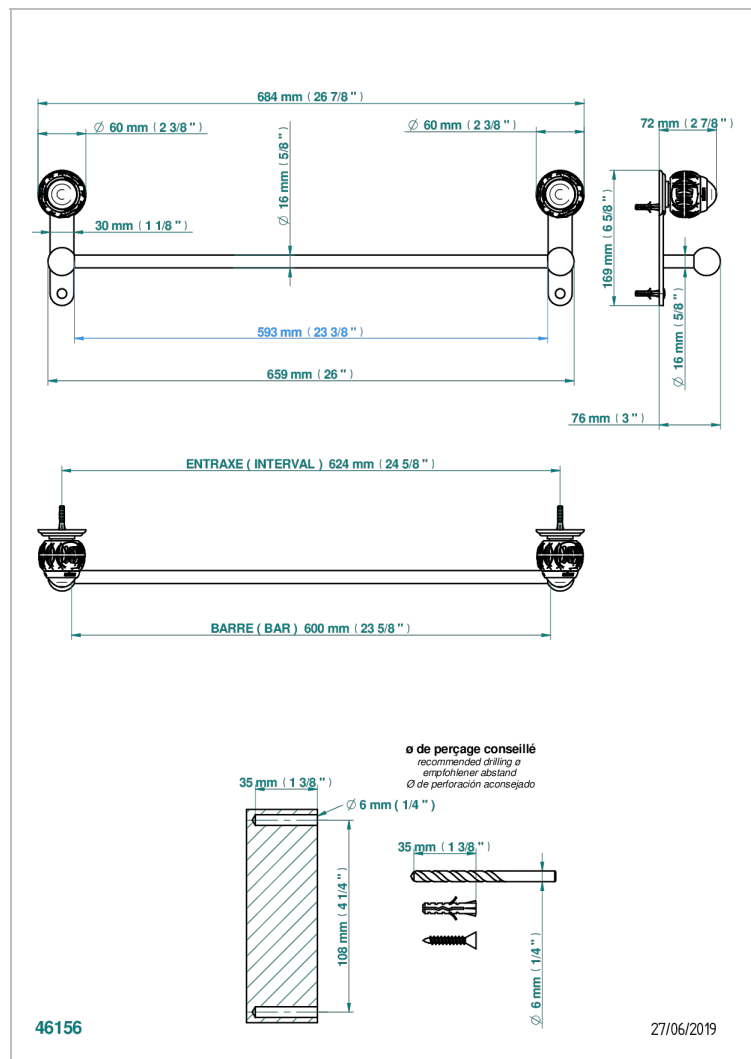

PANTHERE BLACK CRYSTAL

A2K-514/60

Single towel rail, fixed rail, length: 600 mm

CHARACTERISTIC

- Panthère Black crystal
- Single towel rail, fixed rail, length: 600 mm

AVAILABLE FINITIONS

Antique nickel - H28
Black ceram - D30
Blush PVD - H62
Brass color PVD - H49
Brown bronze color PVD - F33
Gold color PVD - H52