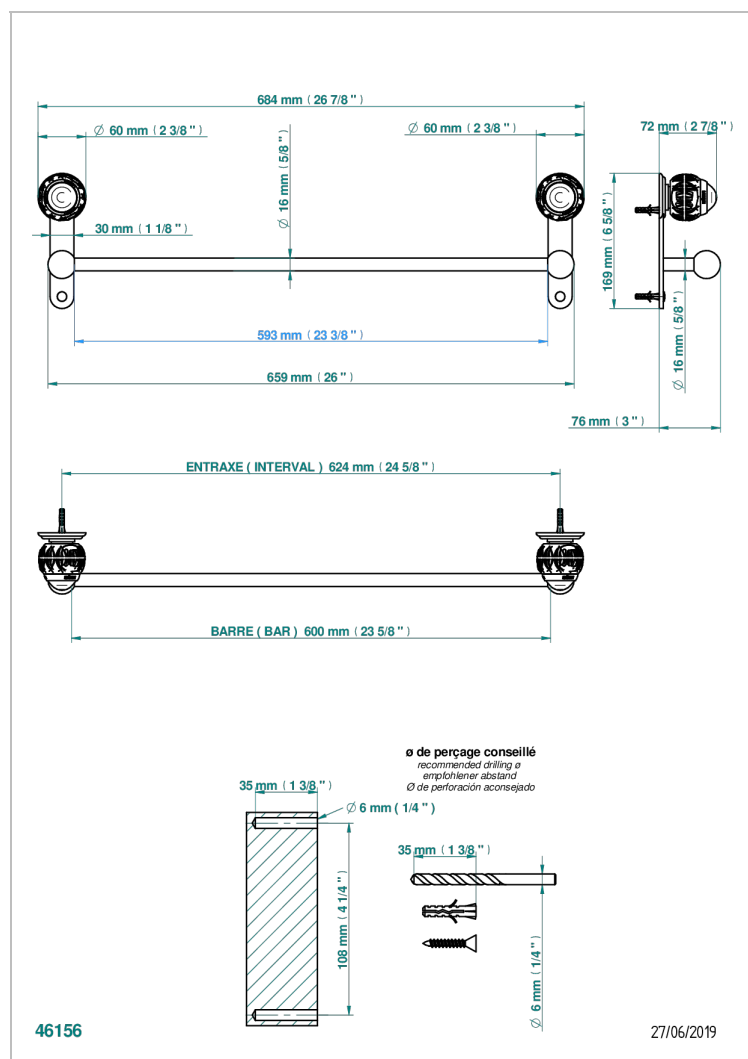

PANTHERE BLACK CRYSTAL

A2K-514/60

Single towel rail, fixed rail, length: 600 mm

CHARACTERISTIC

- Panthère Black crystal
- Single towel rail, fixed rail, length: 600 mm

AVAILABLE FINITIONS

Antique nickel - H28
Black ceram - D30
Blush PVD - H62
Brass color PVD - H49
Brown bronze color PVD - F33
Gold color PVD - H52